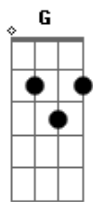

Pearl Jam - MFC

tom:

Intro: G G D D

G D
Sliding out of reverse into
G D
Drive, this wheel will be turning right
G D
Then straight off in the sunset
G
She'll ride
G D
She can remember a time denied
G D
Stood by the side of the road, spilled like
G D
Wine now, she's out on her own
G
And line high

Bb F Bb
There's no leaving here
F Bb
Ask, I'm an ear
F Bb C

Acordes

© ukulele-chords.com

© ukulele-chords.com

© ukulele-chords.com

© ukulele-chords.com

© ukulele-chords.com

She's disappeared