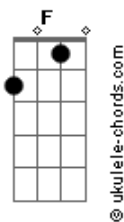

Pearl Jam - MFC

tom:

Intro: G G D D

G D
Sliding out of reverse into
G D
Drive, this wheel will be turning right
G D
Then straight off in the sunset
G
She'll ride
G D
She can remember a time denied
G D
Stood by the side of the road, spilled like
G D
Wine now, she's out on her own
G
And line high

Bb F Bb
There's no leaving here
F Bb
Ask, I'm an ear
F Bb C

Acordes

She's disappeared

(G)

G D
They said that timing was everything
G D
Made him want to be everywhere
G D
There's a lot to be said for nowhere