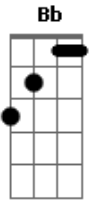

Pearl Jam - MFC

tom:

Intro: G G D D

G D
Sliding out of reverse into
G D
Drive, this wheel will be turning right
G D
Then straight off in the sunset
G
She'll ride
G D
She can remember a time denied
G D
Stood by the side of the road, spilled like
G D
Wine now, she's out on her own
G
And line high

Bb F Bb
There's no leaving here
F Bb
Ask, I'm an ear
F Bb C

Acordes

© ukulele-chords.com

© ukulele-chords.com

© ukulele-chords.com

© ukulele-chords.com

© ukulele-chords.com

She's disappeared