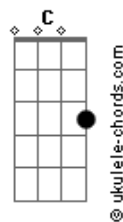

Pearl Jam - MFC

tom:

Intro: G G D D

G D
Sliding out of reverse into
G D
Drive, this wheel will be turning right
G D
Then straight off in the sunset
G
She'll ride
G D
She can remember a time denied
G D
Stood by the side of the road, spilled like
G D
Wine now, she's out on her own
G
And line high

Bb F Bb
There's no leaving here
F Bb
Ask, I'm an ear
F Bb C

Acordes

She's disappeared

(G)

G D
They said that timing was everything
G D
Made him want to be everywhere
G D
There's a lot to be said for nowhere