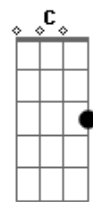

Pearl Jam - MFC

tom:

Intro: G G D D

G D
Sliding out of reverse into
G D
Drive, this wheel will be turning right
G D
Then straight off in the sunset
G
She'll ride

G D
She can remember a time denied
G D
Stood by the side of the road, spilled like
G D
Wine now, she's out on her own
G
And line high

Bb F Bb
There's no leaving here
F Bb
Ask, I'm an ear
F Bb C

Acordes

© ukulele-chords.com

© ukulele-chords.com

© ukulele-chords.com

© ukulele-chords.com

© ukulele-chords.com

She's disappeared