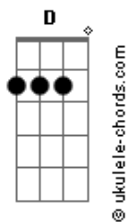

Pearl Jam - MFC

tom:

Intro: G G D D

G D
Sliding out of reverse into
G D
Drive, this wheel will be turning right
G D
Then straight off in the sunset
G
She'll ride
G D
She can remember a time denied
G D
Stood by the side of the road, spilled like
G D
Wine now, she's out on her own
G
And line high

Bb F Bb
There's no leaving here
F Bb
Ask, I'm an ear
F Bb C

Acordes

She's disappeared

(G)

G D
They said that timing was everything
G D
Made him want to be everywhere
G D
There's a lot to be said for nowhere

Bb F Bb
There's no leaving here
F Bb
Ask, I'm an ear
F Bb C
She's disappeared
Bb F Bb
There's no leaving here
F Bb
Ask, I'm an ear, fuck it
F Bb C
We'll disappear

[Solo] G G