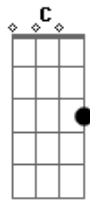

Pearl Jam - MFC

tom:

Intro: G G D D

G D
Sliding out of reverse into
G D
Drive, this wheel will be turning right
G D
Then straight off in the sunset
G
She'll ride
G D
She can remember a time denied
G D
Stood by the side of the road, spilled like
G D
Wine now, she's out on her own
G
And line high

Bb F Bb
There's no leaving here
F Bb
Ask, I'm an ear
F Bb C

Acordes

© ukulele-chords.com

© ukulele-chords.com

© ukulele-chords.com

© ukulele-chords.com

© ukulele-chords.com

She's disappeared