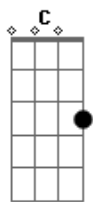

Pearl Jam - MFC

tom:

Intro: G G D D

G D
Sliding out of reverse into
G D
Drive, this wheel will be turning right
G D
Then straight off in the sunset
G
She'll ride
G D
She can remember a time denied
G D
Stood by the side of the road, spilled like
G D
Wine now, she's out on her own
G
And line high

Bb F Bb
There's no leaving here
F Bb
Ask, I'm an ear
F Bb C

Acordes

© ukulele-chords.com

© ukulele-chords.com

© ukulele-chords.com

© ukulele-chords.com

© ukulele-chords.com

She's disappeared