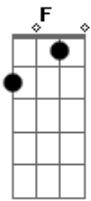

Pearl Jam - MFC

tom:

Intro: G G D D

G D
Sliding out of reverse into
G D
Drive, this wheel will be turning right
G D
Then straight off in the sunset
G
She'll ride
G D
She can remember a time denied
G D
Stood by the side of the road, spilled like
G D
Wine now, she's out on her own
G
And line high

Bb F Bb
There's no leaving here
F Bb
Ask, I'm an ear
F Bb C

Acordes

© ukulele-chords.com

© ukulele-chords.com

© ukulele-chords.com

© ukulele-chords.com

© ukulele-chords.com

She's disappeared