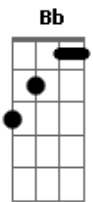

Pearl Jam - MFC

tom:

Intro: G G D D

G D
Sliding out of reverse into
G D
Drive, this wheel will be turning right
G D
Then straight off in the sunset
G
She'll ride

G D
She can remember a time denied
G D
Stood by the side of the road, spilled like
G D
Wine now, she's out on her own
G
And line high

Bb F Bb
There's no leaving here
F Bb
Ask, I'm an ear
F Bb C

Acordes

© ukulele-chords.com

© ukulele-chords.com

© ukulele-chords.com

© ukulele-chords.com

© ukulele-chords.com

She's disappeared