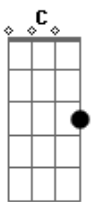

Pearl Jam - MFC

tom:

Intro: G G D D

G D
Sliding out of reverse into
G D
Drive, this wheel will be turning right
G D
Then straight off in the sunset
G
She'll ride
G D
She can remember a time denied
G D
Stood by the side of the road, spilled like
G D
Wine now, she's out on her own
G
And line high

Bb F Bb
There's no leaving here
F Bb
Ask, I'm an ear
F Bb C

Acordes

© ukulele-chords.com

© ukulele-chords.com

© ukulele-chords.com

© ukulele-chords.com

© ukulele-chords.com

She's disappeared