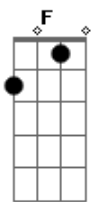

Pearl Jam - MFC

tom:

Intro: G G D D

G D
Sliding out of reverse into
G D
Drive, this wheel will be turning right
G D
Then straight off in the sunset
G
She'll ride

G D
She can remember a time denied
G D
Stood by the side of the road, spilled like
G D
Wine now, she's out on her own
G
And line high

Bb F Bb
There's no leaving here
F Bb
Ask, I'm an ear
F Bb C

Acordes

© ukulele-chords.com

© ukulele-chords.com

© ukulele-chords.com

© ukulele-chords.com

© ukulele-chords.com

She's disappeared