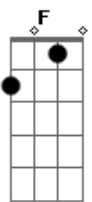

Pearl Jam - MFC

tom:

Intro: G G D D

G D
Sliding out of reverse into
G D
Drive, this wheel will be turning right
G D
Then straight off in the sunset
G
She'll ride
G D
She can remember a time denied
G D
Stood by the side of the road, spilled like
G D
Wine now, she's out on her own
G
And line high

Bb F Bb
There's no leaving here
F Bb
Ask, I'm an ear
F Bb C

Acordes

© ukulele-chords.com

© ukulele-chords.com

© ukulele-chords.com

© ukulele-chords.com

© ukulele-chords.com

She's disappeared