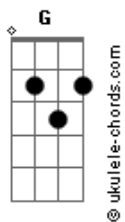

Pearl Jam - MFC

tom:

Intro: G G D D

G D
Sliding out of reverse into
G D
Drive, this wheel will be turning right
G D
Then straight off in the sunset
G
She'll ride
G D
She can remember a time denied
G D
Stood by the side of the road, spilled like
G D
Wine now, she's out on her own
G
And line high

Bb F Bb
There's no leaving here
F Bb
Ask, I'm an ear
F Bb C

Acordes

She's disappeared

(G)

G D
They said that timing was everything
G D
Made him want to be everywhere
G D
There's a lot to be said for nowhere

Bb F Bb
There's no leaving here
F Bb
Ask, I'm an ear
F Bb C
She's disappeared
Bb F Bb
There's no leaving here
F Bb
Ask, I'm an ear, fuck it
F Bb C
We'll disappear

[Solo] G G