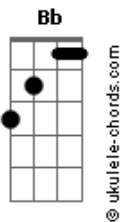

Pearl Jam - MFC

tom:

Intro: G G D D

G D
Sliding out of reverse into
G D
Drive, this wheel will be turning right
G D
Then straight off in the sunset
G
She'll ride
G D
She can remember a time denied
G D
Stood by the side of the road, spilled like
G D
Wine now, she's out on her own
G
And line high

Bb F Bb
There's no leaving here
F Bb
Ask, I'm an ear
F Bb C

Acordes

She's disappeared

(G)

G D
They said that timing was everything
G D
Made him want to be everywhere
G D
There's a lot to be said for nowhere

Bb F Bb
There's no leaving here
F Bb
Ask, I'm an ear
F Bb C
She's disappeared
Bb F Bb
There's no leaving here
F Bb
Ask, I'm an ear, fuck it
F Bb C
We'll disappear

[Solo] G G