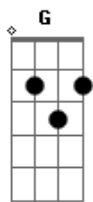

Pearl Jam - MFC

tom:

Intro: G G D D

G D
Sliding out of reverse into
G D
Drive, this wheel will be turning right
G D
Then straight off in the sunset
G
She'll ride

G D
She can remember a time denied
G D
Stood by the side of the road, spilled like
G D
Wine now, she's out on her own
G
And line high

Bb F Bb
There's no leaving here
F Bb
Ask, I'm an ear
F Bb C

Acordes

© ukulele-chords.com

© ukulele-chords.com

© ukulele-chords.com

© ukulele-chords.com

© ukulele-chords.com

She's disappeared