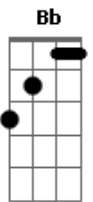

Pearl Jam - MFC

tom:

Intro: G G D D

G D
Sliding out of reverse into
G D
Drive, this wheel will be turning right
G D
Then straight off in the sunset
G
She'll ride
G D
She can remember a time denied
G D
Stood by the side of the road, spilled like
G D
Wine now, she's out on her own
G
And line high

Bb F Bb
There's no leaving here
F Bb
Ask, I'm an ear
F Bb C

Acordes

© ukulele-chords.com

© ukulele-chords.com

© ukulele-chords.com

© ukulele-chords.com

© ukulele-chords.com

She's disappeared