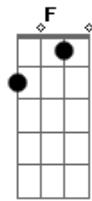

© ukulele-chords.com