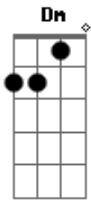

© ukulele-chords.com