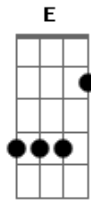

© ukulele-chords.com