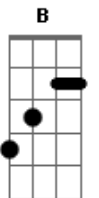

© ukulele-chords.com