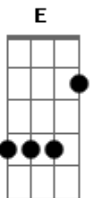

© ukulele-chords.com