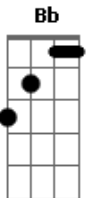

© ukulele-chords.com