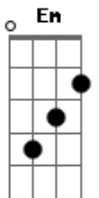

© ukulele-chords.com