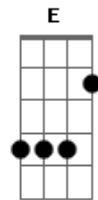

© ukulele-chords.com