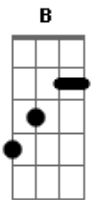

© ukulele-chords.com