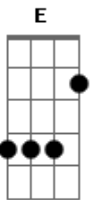

© ukulele-chords.com