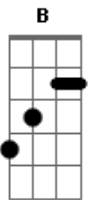

© ukulele-chords.com