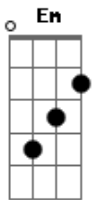

© ukulele-chords.com