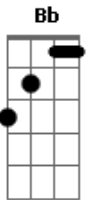

© ukulele-chords.com