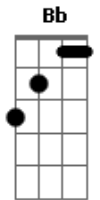

© ukulele-chords.com