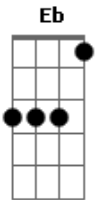

© ukulele-chords.com