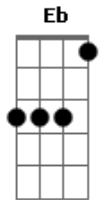

© ukulele-chords.com