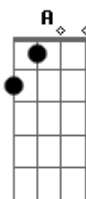

© ukulele-chords.com