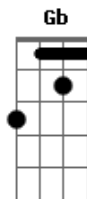

© ukulele-chords.com