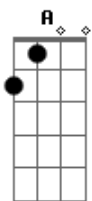

© ukulele-chords.com