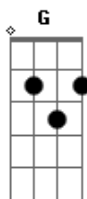

I'm gonna see my friend?

(intro) B A B A A

B Gb
Do you want to hear something sad?

B Gb
we are but victims of desire

B Gb
I'm gonna shake this day

B Gb
I wanna shake this day before I retire

E (E)
I'm gonna see my friend

(E) (E) C D
I'm gonna see my friend make it go away

E (E)
I'm sick of everything

(E) (E) C D
I'm gonna see my friend make it go away

B Gb B Gb
Well I said I... I won't be long before we all walk off the wire

B Gb B
Well I'm gonna see my friend I'm gonna see my friend for what I require

B Gb
Well I said I will come in quick

B Gb
don't want my flame to get no higher

E (E)
I'm gonna see my friend

(E) (E) C D
I'm gonna see my friend make it go away

E (E)
I'm sick of everything

(E) (E) C D

I'm gonna see my friend make it go away

E (E)

I'm gonna see my friend

(E) (E) C D

gonna see my friend make it go away

(A A G Gb E)

A
Wanna leave it all

G
Wanna give it up

Gb E

Wanna see it gone once and for all

A
Wanna feel withdrawl

G
Want an overhaul

Gb
Wanna be there

E E E E E E
Hard as a statue black as a tattoo

E
Never to wash away

B Gb
Gonna take me an astral plane

B Gb
I'm gonna tunnel through denial

B Gb
But I'm gonna shake this thing

B Gb
I wanna shake this thing before I retire

E (E)
I'm gonna see my friend

(E) (E) C D
I'm gonna see my friend make it go away

E (E)
I'm sick of everything

(E) (E) C D
I'm gonna see my friend make it go away

E (E)
I'm gonna see my friend

(E) (E) C D
I'm gonna see my friend make it go away

(B B A A B B A A)

Acordes