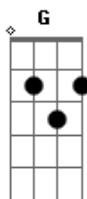

I'm gonna see my friend?

(intro) B A B A A

B Gb
Do you want to hear something sad?

B Gb
we are but victims of desire

B Gb
I'm gonna shake this day

B Gb
I wanna shake this day before I retire

E (E)
I'm gonna see my friend

(E) (E) C D
I'm gonna see my friend make it go away

E (E)
I'm sick of everything

(E) (E) C D
I'm gonna see my friend make it go away

B Gb B Gb
Well I said I... I won't be long before we all walk off the wire

B Gb B
Well I'm gonna see my friend I'm gonna see my friend for what I require

B Gb
Well I said I will come in quick

B Gb
don't want my flame to get no higher

E (E)
I'm gonna see my friend

(E) (E) C D
I'm gonna see my friend make it go away

E (E)
I'm sick of everything

(E) (E) C D

I'm gonna see my friend make it go away

E (E)

I'm gonna see my friend

(E) (E) C D

gonna see my friend make it go away

(A A G Gb E)

A
Wanna leave it all

G
Wanna give it up

Gb E
Wanna see it gone once and for all

A
Wanna feel withdrawl

G
Want an overhaul

Gb
Wanna be there

E E E E E E
Hard as a statue black as a tattoo

E
Never to wash away

B Gb
Gonna take me an astral plane

B Gb
I'm gonna tunnel through denial

B Gb
But I'm gonna shake this thing

B Gb
I wanna shake this thing before I retire

E (E)
I'm gonna see my friend

(E) (E) C D
I'm gonna see my friend make it go away

E (E)
I'm sick of everything

(E) (E) C D
I'm gonna see my friend make it go away

E (E)
I'm gonna see my friend

(E) (E) C D
I'm gonna see my friend make it go away

(B B A A B B A A)

Acordes