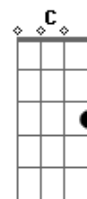

© ukulele-chords.com