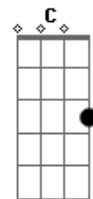

Pearl Jam - Gonna See My Friend

Tom: G

(the chorus I play E with my index finger only and use my middle finger to hammer on to the G 3rd fret sixth string)

I'm gonna see my friend?

(intro) B A B A A

Do you want to hear something sad?

(B B A A B B A A)

Acordes

© ukulele-chords.com

© ukulele-chords.com

© ukulele-chords.com

© ukulele-chords.com

© ukulele-chords.com

© ukulele-chords.com