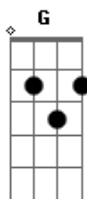

Pearl Jam - Gonna See My Friend

Tom: G

(the chorus I play E with my index finger only and use my middle finger to hammer on to the G 3rd fret sixth string)

I'm gonna see my friend?

(intro) B A B A A

B Gb
Do you want to hear something sad?

E
Never to wash away

B Gb
Gonna take me an astral plane

B Gb
I'm gonna tunnel through denial

B Gb
But I'm gonna shake this thing

B Gb
I wanna shake this thing before I retire

E (E)
I'm gonna see my friend

(E) (E) C D
I'm gonna see my friend make it go away

E (E)
I'm sick of everything

(E) (E) C D
I'm gonna see my friend make it go away

E (E)
I'm gonna see my friend

(E) (E) C D
I'm gonna see my friend make it go away

(B B A A B B A A)

Acordes

© ukulele-chords.com