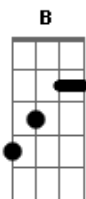

© ukulele-chords.com