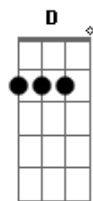

© ukulele-chords.com