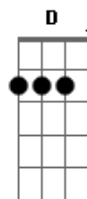

© ukulele-chords.com