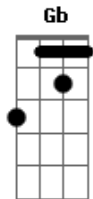

Pearl Jam - Gonna See My Friend

Tom: G

(the chorus I play E with my index finger only and use my middle finger to hammer on to the G 3rd fret sixth string)

I'm gonna see my friend?

(intro) B A B A A

Do you want to hear something sad?

(B B A A B B A A)

Acordes

© ukulele-chords.com

© ukulele-chords.com

© ukulele-chords.com

© ukulele-chords.com

© ukulele-chords.com

© ukulele-chords.com