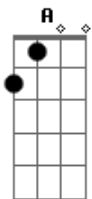

Pearl Jam - Gonna See My Friend

Tom: G

(the chorus I play E with my index finger only and use my middle finger to hammer on to the G 3rd fret sixth string)

I'm gonna see my friend?

(intro) B A B A A

Do you want to hear something sad?

(B B A A B B A A)

Acordes

© ukulele-chords.com

© ukulele-chords.com

© ukulele-chords.com

© ukulele-chords.com

© ukulele-chords.com

© ukulele-chords.com