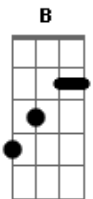

Pearl Jam - Gonna See My Friend

Tom: G

(the chorus I play E with my index finger only and use my middle finger to hammer on to the G 3rd fret sixth string)

I'm gonna see my friend?

(intro) B A B A A

Do you want to hear something sad?

(B B A A B B A A)

Acordes

© ukulele-chords.com

© ukulele-chords.com

© ukulele-chords.com

© ukulele-chords.com

© ukulele-chords.com

© ukulele-chords.com