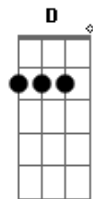

Pearl Jam - Gonna See My Friend

Tom: G

(the chorus I play E with my index finger only and use my middle finger to hammer on to the G 3rd fret sixth string)

I'm gonna see my friend?

(intro) B A B A A

Do you want to hear something sad?

(B B A A B B A A)

Acordes

© ukulele-chords.com

© ukulele-chords.com

© ukulele-chords.com

© ukulele-chords.com

© ukulele-chords.com

© ukulele-chords.com