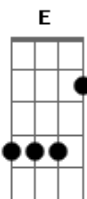

Pearl Jam - Gonna See My Friend

Tom: G

(the chorus I play E with my index finger only and use my middle finger to hammer on to the G 3rd fret sixth string)

I'm gonna see my friend?

(intro) B A B A A

B Gb
Do you want to hear something sad?

E
Never to wash away

B Gb
Gonna take me an astral plane

B Gb
I'm gonna tunnel through denial

B Gb
But I'm gonna shake this thing

B Gb
I wanna shake this thing before I retire

E (E)
I'm gonna see my friend

(E) (E) C D
I'm gonna see my friend make it go away

E (E)
I'm sick of everything

(E) (E) C D
I'm gonna see my friend make it go away

E (E)
I'm gonna see my friend

(E) (E) C D
I'm gonna see my friend make it go away

(B B A A B B A A)

Acordes

© ukulele-chords.com