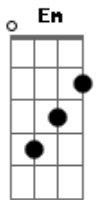

© ukulele-chords.com