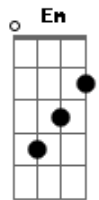

© ukulele-chords.com