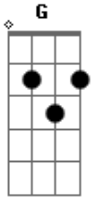

Pearl Jam - Get Right

Tom: G

etc..

repeat B w/ harmonics for verse

chords under solo: B (same as verse) B D Db C B then Db C Db C B B E D to chorus

Acordes

© ukulele-chords.com

© ukulele-chords.com