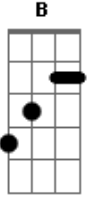

Pearl Jam - Get Right

Tom: G

etc..

repeat B w/ harmonics for verse

chords under solo: B (same as verse) B D Db C B then Db C Db C B B E D to chorus

Acordes

© ukulele-chords.com

© ukulele-chords.com