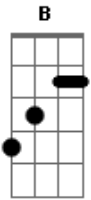

Pearl Jam - Get Right

Tom: G

etc..

repeat B w/ harmonics for verse

chords under solo: B (same as verse) B D Db C B then Db C Db C B B E D to chorus

Acordes

© ukulele-chords.com

© ukulele-chords.com