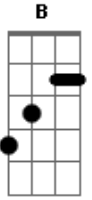

Pearl Jam - Get Right

Tom: G

etc..

repeat B w/ harmonics for verse

chords under solo: B (same as verse) B D Db C B then Db C Db C B B E D to chorus

Acordes

© ukulele-chords.com

© ukulele-chords.com