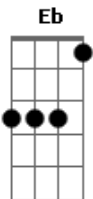

Pearl Jam - Future Days

tom:

Eb (forma dos acordes no tom de **C**)

Capostrate na 3ª casa

Intro: **C F C F7M C**

Try and sometimes you'll succeed

To make this man of me

All my stolen missing parts

And I believe cause I can see

Our future days

Days of you and me

[Final] **F C**

Acordes

© ukulele-chords.com

© ukulele-chords.com

© ukulele-chords.com