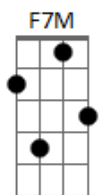

Pearl Jam - Future Days

tom:

Eb (forma dos acordes no tom de **C**)

Capostrate na 3ª casa

Intro: **C F C F7M C**

Try and sometimes you'll succeed

To make this man of me

All my stolen missing parts

I've no need for anymore

[Refrão]

[Primeira Parte]

If I ever were to lose you

I'd surely lose myself

Everything I have found dear

I've not found by myself

I believe

And I believe cause I can see

Our future days

Days of you and me

[Final] **F C**

Acordes

© ukulele-chords.com