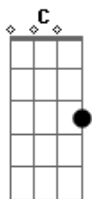

Pearl Jam - Future Days

tom:

Eb (forma dos acordes no tom de **C**)

Capostrate na 3ª casa

Intro: **C F C F7M C**

Try and sometimes you'll succeed

To make this man of me

All my stolen missing parts

And I believe cause I can see

Our future days

Days of you and me

[Final] **F C**

Acordes

© ukulele-chords.com

© ukulele-chords.com

© ukulele-chords.com