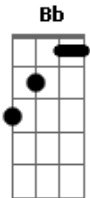

Pearl Jam - Everyday

Tom: C

(intro)

G C D G C D
 Everyday it's a gettin' faster, everyone says go on up and ask
 her
 G C D G C G
 Love like yours will truly come my way hey hey

G C D G C D
 Everyday seems a little closer, going faster than a
 rollercoaster

G C D G C G
 Love like yours will truly come my way a-hey hey hey hey

G C D G
 Love like yours will truly come my way

Acordes

© ukulele-chords.com

© ukulele-chords.com

© ukulele-chords.com

© ukulele-chords.com