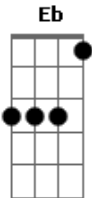

© ukulele-chords.com