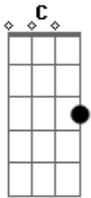

Pearl Jam - Everyday

Tom: C

(intro)

G C D G C D
Everyday it's a gettin' faster, everyone says go on up and ask
her
G C D G C G
Love like yours will truly come my way hey hey

G C D G C D
Everyday seems a little closer, going faster than a
rollercoaster

G C D G C G
Love like yours will truly come my way a-hey hey hey

G C D G C D
Everyday it's a gettin' faster, everyone says go on up and ask
her

G C D G C G
Love like yours will truly come my way a-hey hey hey

C F
Everyday seems a little longer, and every way love's a little
stronger

Bb Eb D
Come what may, do you ever long for true love from me oh

C F
Everyday seems a little longer, and every way love's a little
stronger

Bb Eb D
Come what may, do you ever long for true love from me oh

G C D G C G
Everyday seems a little closer, going faster than a
rollercoaster

G C D G C G
Love like yours will truly come my way a-hey hey hey hey

G C D G C G
Love like yours will truly come my way a-hey hey hey hey

G C D G C G
Love like yours will truly come my way a-hey hey hey hey

G C D G
Love like yours will truly come my way

Acordes

© ukulele-chords.com