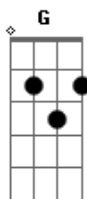

Pearl Jam - Even Flow

Tom: G

A mizona é dropada em D.

Riff 1:

(Guitarra 1)

(Guitarra 2)

Primeira Parte:

Freezin', rests his head on a pillow made of concrete, again
 Oh, Feelin' maybe he'll see a little better set a
 days, ooh yeah
 Oh, hand out, faces that he sees time again ain't that
 familiar, ooh yeah
 Oh, dark grin, he can't help, when he's happy looks
 insane, oh yeah

(guitarra com alavanca)

(Primeira Parte - com variação na letra:
 Kneelin', looking through the paper though he doesn't
 know to read, ooh yeah
 Oh, prayin', now to something that has never showed
 him anything
 Oh, feelin', understands the weather of the winters on
 its way
 Oh, ceilings, few and far between all the legal halls
 of shame, yeah...
 (Guitarra 2 - Variação)

Riff 3:

(Guitarra 1)

(4x)
 ? ? ? ? ? ? ? ? ? ? ? ?

(Guitarra 2)

(Guitarra 2 - Base)

Solo:

(Refrão)

(Guitarra 1)

Final:

Riff 3 - Guitarra 1:

(4x)

? ? ? ? ? ? ? ? ? ? ? ?

Riff 3 - Guitarra 2:

Yeah! Woo...uh huh...yeah, yeah, mommy, mommy...

Riff Final 2x:

Acordes