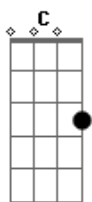

© ukulele-chords.com