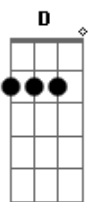

© ukulele-chords.com