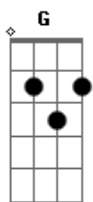

Pearl Jam - Drifting

Tom: G

Tuning Eb (1/2 step down)

I am transcribing the basic chords and leaving the strumming patterns and hamers up to you, just listen, basic song. Once I got the tuning it took me about 5 minutes to figure out. Great folky song...

Chords:

G C D

Intro: D G

A:
G C G D (hamer up to D and down to D, etc. same for all D parts)

B:
C G C D
G C G D

C:
Same as A, repeating G D two more times at the end.

Intro: a:
driftin, driftin, driftin away
I got myself a mansion and I gave it away
its not the world thats heavy, its just the things that you say

Im driftin, driftin away

a:
driftin, driftin, driftin along
I rid myself of worrys and my worrys were gone
I may run when I want to and I sleep like a dog
Im just driftin, driftin along

b:
suitcoats say there is money to be made
they get so damn excited but I guess its their way
my road may be lonley just because its not paved
its good for driftin, driftin away

harmonica solo (a)

b:
now suitcoats say there is money to be made
they get so damn excited nothin gets in their way
my road it may be lonley just because its not paved
its good for driftin, driftin away

c:
driftin driftin driftin uh huh
I feel like goin back there but never for long
I sometimes wonder if they know that Im gone
Im just driftin, driftin along
driftin, driftin along
driftin, driftin along

Acordes

© ukulele-chords.com