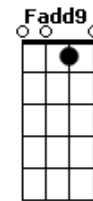

ukulele-chords.com