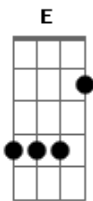

© ukulele-chords.com