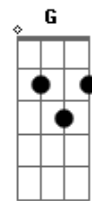

© ukulele-chords.com