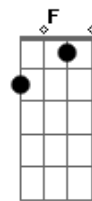

© ukulele-chords.com