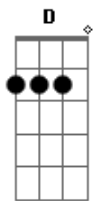

© ukulele-chords.com