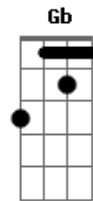

© ukulele-chords.com