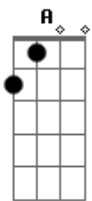

© ukulele-chords.com