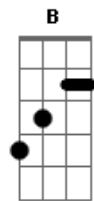

© ukulele-chords.com