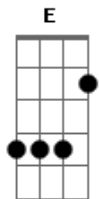

Sadness comes ?cause

A E E E

Some of it was mine

[Refrão]

G E A D E E E

Comes then goes

G E A E (E G A D E)

Comes then goes

Bm A E (E G A D E)

Comes and goes

Bm A E

Comes and goes

Acordes

© ukulele-chords.com