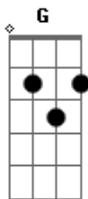

Pearl Jam - Comes Then Goes

tom:
Intro: A

[Primeira Parte]

E
High or low, where'd ya go?

Are you stuck in the middle?
A A A A A
A spectral invisible ghost
E (E G A D E)
I?m here juxtaposed
D A
Like images of angels
E (E G A D E)
In the snow
D A
Our courage melts away
E E E
It comes then goes

[Refrão]

G E A D E E E
Comes then goes
G E A E
Comes then goes
Bm A E
Comes and goes

(G G E G D A D E)
(G G E G D A D E)
(G G E G D A D D A D E)

[Terceira Parte]

E
High or low, try again

She fell off the altar
A vision you caught
A A A A A
Her but then
E (G A D E)
A woodcut in red
D
Wish it was not
A E (G A D E)
You that she had led
D A
Selfish navigation
E E E
With no end

Comes and goes

Bm A E

Comes and goes

Acordes

© ukulele-chords.com

© ukulele-chords.com

© ukulele-chords.com

© ukulele-chords.com