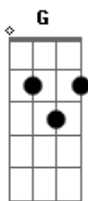

Pearl Jam - Comes Then Goes

tom:

Intro: A

[Primeira Parte]

E
High or low, where'd ya go?

Are you stuck in the middle?
A A A A A
A spectral invisible ghost
E (E G A D E)
I?m here juxtaposed
D A
Like images of angels
E (E G A D E)
In the snow
D A
Our courage melts away
E E E
It comes then goes

[Refrão]

G E A D E E E
Comes then goes
G E A E
Comes then goes
Bm A E
Comes and goes

(G G E G D A D E)
(G G E G D A D E)
(G G E G D A D D A D E)

[Terceira Parte]

E
High or low, try again

She fell off the altar
A vision you caught
A A A A A
Her but then
E (G A D E)
A woodcut in red
D
Wish it was not
A E (G A D E)
You that she had led
D A
Selfish navigation
E E E
With no end

Comes and goes

Bm A E

Comes and goes

Acordes

© ukulele-chords.com

© ukulele-chords.com

© ukulele-chords.com

© ukulele-chords.com