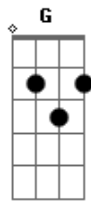

# Pearl Jam - Buckle Up

tom:

Intro: F G F C  
F G F C

[Riff]

[Primeira Parte]

C  
I got blood  
Blood on my hands  
The stain of  
Of a human  
I finally awoke  
To my mother's wrath  
Call lights  
Bed sores and sponge baths

Her boy on her lap  
A murderer groomed

( F )

[Terceira Parte]

C  
Antiquities lost

Lost to the Nile  
A sudden slip  
A fall on the tile

[Pré-Refrão]

F  
Firstly do no harm

C  
Then put your seatbelt on

[Refrão]

G C  
Buckle up

G C  
Buckle up

G C  
Buckle up

G C  
Buckle up