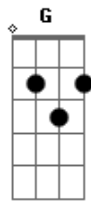

Pearl Jam - Buckle Up

tom:

Intro: F G F C
F G F C

[Riff]

[Primeira Parte]

C
I got blood
Blood on my hands
The stain of
Of a human
I finally awoke
To my mother's wrath
Call lights
Bed sores and sponge baths

Her boy on her lap
A murderer groomed

(F)

[Terceira Parte]

C
Antiquities lost

Lost to the Nile
A sudden slip
A fall on the tile

[Pré-Refrão]

F
Firstly do no harm

C
Then put your seatbelt on

[Refrão]

G C
Buckle up

G C
Buckle up

G C
Buckle up

G C
Buckle up

Acordes

© ukulele-chords.com

© ukulele-chords.com