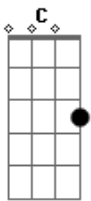

# Pearl Jam - Buckle Up

tom:

Intro: F G F C  
F G F C

[Riff]

[Primeira Parte]

C  
I got blood  
Blood on my hands  
The stain of  
Of a human  
I finally awoke  
To my mother's wrath  
Call lights  
Bed sores and sponge baths

[Refrão]

G C  
Buckle up

G C  
Buckle up

G C  
Buckle up

G C  
Buckle up