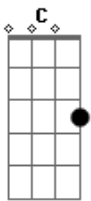

Pearl Jam - Buckle Up

tom:

Intro: F G F C
F G F C

[Riff]

[Primeira Parte]

C
I got blood
Blood on my hands
The stain of
Of a human
I finally awoke
To my mother's wrath
Call lights
Bed sores and sponge baths

[Refrão]

G C
Buckle up

G C
Buckle up

G C
Buckle up

G C
Buckle up

Acordes

© ukulele-chords.com

© ukulele-chords.com