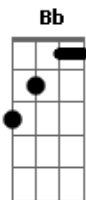

© ukulele-chords.com