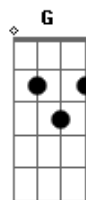

© ukulele-chords.com