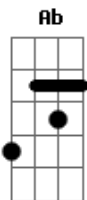

© ukulele-chords.com