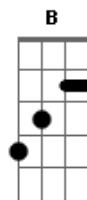

© ukulele-chords.com