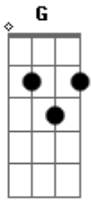

Pearl Jam - Black, Red, Yellow

Tom: **G**

During The Verses Gtr. 3 Is Doubling Gtr. 1

Intro: Gtr. 1

Gtr. 2 Each Time Gtr. 1 hits **A**

Gtr.1 PM-----|
Fill 1

With

Gtr.2 Fill 1 Fill 2 Fill 3

Verse Gtr.1

With Fill 2

With Fill 1

Gtr.1 Chorus

With Fill 1

Gtr. 1

Gtr. 2

Gtr.1 With Fill 3

Verse Gtr. 1

With Fill 1 and 2

With Fill 2

Chorus Gtr. 1

With Fill 1

With Fill 1

Bridge Gtr. 1

Gtr. 2

Gtr. 3 (Listen To **CD**)

Chorus Gtr. 1

With Fill 1

With Fill 1

Acordes

© ukulele-chords.com