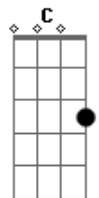

© ukulele-chords.com