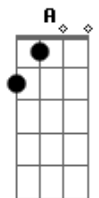

Last night I dropped acid
And came to know of all things passing
E
Most just get away
That?s what Georges records say
C
But I'm just sat alone
D
Tryin? to live right back in years ago

G
You?ve said you?re ready for a long time
E
But you?re on a roll of getting high
C
Let me be no other
A
Living like another sip and I?ll be fine
C
But then I'm coming off again
A
Wouldn?t even remember that same look you?re hiding there
C
I never seem to knock it anyhow
Knock it back and pow
D
Amazing, I cave in
As all my worries slip away again

G
One for the party baby
E
Puff on the rolled drum and
C
Knock back a drink
A
There?s nobody home
G
Waking up Monday only to realize
E
That your Saturday self ain?t one you like
C
G A C
But I get by don?t you know
Give up baby go

[Final] G E C D
G E C D
G E C D
G E C D

Acordes

© ukulele-chords.com