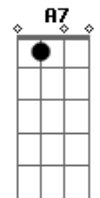

© ukulele-chords.com