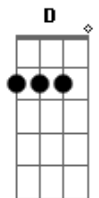

© ukulele-chords.com