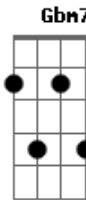

© ukulele-chords.com