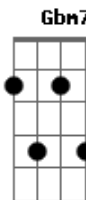

© ukulele-chords.com