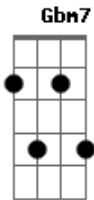

© ukulele-chords.com