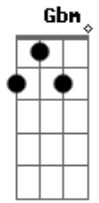

Pavement - Harness Your Hopes

tom:

Intro: **Dm** **Am** **E** **Dm** **Am**
E **Am** **Dm** **Am** **E**

Gbm **A**
Harness your hopes on just one person
Gbm **A**
Because you know a harness was only made for one
Gbm **A**
Don't telegraph your passes, you'll end up with molasses
Gbm **A**
Cauterized with syrup and syrup and molasses
A **B** **D**
And I'm checking out the asses, the assets that attract us
Gbm **A**
To anything that moves.. we're deep inside the grooves
A **B**
And it's time to shake the rations, 'cause someone's gonna
cash in
Gbm **A**
The plot it turns again.. the reference starts at ten
Gbm **A**
Show me a word that rhymes with pavement
Gbm **A**
And I won't kill your parents and roast them on a spit
Gbm **A**
And a - don't you try to etch it or permanently sketch it
Gbm **A**
Or you're gonna catch a bad bad cold
A **B**

And the freaks have stormed the white house, I moved into a lighthouse

A **B** **D**
Far away from the beginning, the shroud is made of Lenin
Gbm **A**
The yearling took the purse, the goth kid has a hearse
E **E** **E**
Heart breaking, earth quaking, kiwis they are home baking
D **A** **B** **E** **D** **A**
Minds.. wide.. o-pen.. true-ly
Gbm **A**
Leisure.. a leisure suit is nothing
A **Gbm** **A**
And I'm asking you to hold me just like the morning paper
A **Gbm** **A**
D Pinched between your pointer, your index and your thumb
Gbm **A**
You see the way they cling... the cold metallic sting
A **B** **D**
And I'm living in a coma... for Donna DeVorona
Gbm **A**
The harness made of hopes... the lovers on the ropes
E **E** **E** **E**
Nun is to church as the parrot is to perch
D **A** **B** **E** **D** **A**
And my heart's wide o-pen true-ly
D [Solo]

Acordes

© ukulele-chords.com