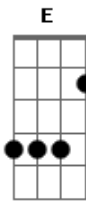

© ukulele-chords.com