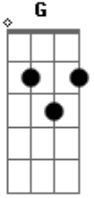

© ukulele-chords.com