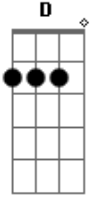

Paulo Alfaia - I Want Every Day

tom:
I want every day always. ^DTolk to you ^D
^D I. ^{Bm} ^G ^A Want every day always. ^{Bm} ^G Tolk to you

^D I want ^{Bm} show ^G You my ^A happy ^Dnes ah ah ah ah
^A ^D I love you ^{Bm}
^G ^A ^D I going to love you Tonight

Acordes

© ukulele-chords.com