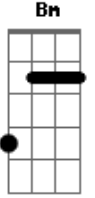

© ukulele-chords.com