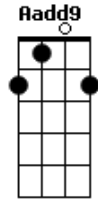

Am Aadd9 F C
É lua cheia, caçada de tatu

Acordes

© ukulele-chords.com

© ukulele-chords.com

© ukulele-chords.com

© ukulele-chords.com

© ukulele-chords.com

© ukulele-chords.com