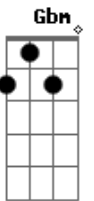

Paula Cavalciuk - Don't Wanna Let You Down

Tom: D

Intro: 2x: A Bm

A Bm A Bm
I think about tomorrow
A Bm A Bm
And you cry for all your sorrow
D E
Let me try to explain and show you
D E D
That my point of view is not too wrong
A Bm A Bm
'Cause I had my head in confusion
A Bm A Bm
And no one can understand me like you do
D E
Please don't cry my baby when you think of me
D
I had to make my way
E
One day you'll see
D A
And I don't wanna let you down
Bm
(Won't let you down)
A
I don't wanna let you down
Bm
(Won't let you down)
A
I don't wanna let you down
Bm
(Won't let you down)
D A Bm
'Cause I'm still here and I need you by my side
A Bm
Now you only have pictures of me
A Bm A Bm
And how sweet those years they used to be
D E
Please don't cry my baby when you think of me
D
I had to make my way
E
One day you'll see
D A

And I don't wanna let you down
Bm
(Won't let you down)
A
I don't wanna let you down
Bm
(Won't let you down)
A
I don't wanna let you down
Bm
(Won't let you down)
D
'Cause I'm still here and I need you by my side
G A
Base do solo: G A G Gbm Em C
A Bm A Bm
Now you only have pictures of me
A Bm A Bm
And how sweet those years they used to be
D E
Please don't cry my baby when you think of me
D
I had to make my way
E
One day you'll see
D A
And I don't wanna let you down
Bm
(Won't let you down)
A
I don't wanna let you down
Bm
(Won't let you down)
A
I don't wanna let you down
Bm
(Won't let you down)
A
I don't wanna let you down
Bm
(Won't let you down)
A
I don't wanna let you down
Bm
(Won't let you down)
A
I don't wanna let you down
Bm
(Won't let you down)
Final: A Bm

Acordes

© ukulele-chords.com

© ukulele-chords.com

© ukulele-chords.com

© ukulele-chords.com

© ukulele-chords.com

© ukulele-chords.com

© ukulele-chords.com

© ukulele-chords.com