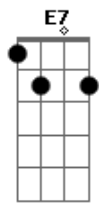

© ukulele-chords.com