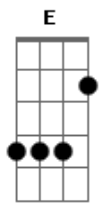

you", It's not their

E

E

E7

E

style to be so

A

Ab

Ab7

They've got a wall in China,
It's a thousand miles long,
To keep out the foreigners,
They made it strong,
And I've got a wall around me,
That you can't even see,
It took a little time,
To get next to me.

bold

Dbm

Some poeple never say those words, "I love

Ab

Ab Ab

When something goes wrong,
I'm the first to admit it,
I'm the first to admit it,
And the last one to know.
When something goes right,
Oh it's likely to lose me, mm,
It's apt to confuse me,
It's such an unusual sight, oh
I can't, I can't get used to
Something so right,
Something so right.

you", but like a

Dbm

Gb

Gb7

child they're long - ing to be

B7sus4

Some people never say the words,
"I love you,"
It's not their style
To be so bold.
Some people nevber say those words,
"I love you,"
But like a child
They're longing to be told, mm

told mm, mm

B7

mm ...

when something goes wrong

When something goes wrong,
I'm the first to admit it,
I'm the first to admit it,
And the last one to know.
When something goes right,
Oh it's likely to lose me, mm,
It's apt to confuse me,
It's such an unusual sight, oh
I swear I can't, I can't get used to
Something so right,
Something so right.

(Back to bridge)

Lyrics :

You've got the cool water
When the fever runs high,

Acordes

© ukulele-chords.com