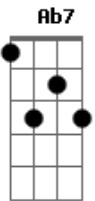

© ukulele-chords.com