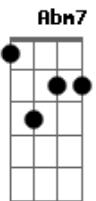

© ukulele-chords.com