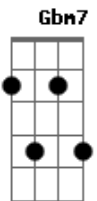

© ukulele-chords.com