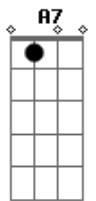

© ukulele-chords.com