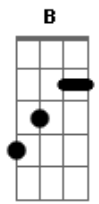

© ukulele-chords.com