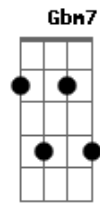

© ukulele-chords.com