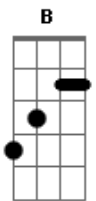

© ukulele-chords.com