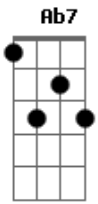

© ukulele-chords.com