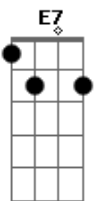

© ukulele-chords.com