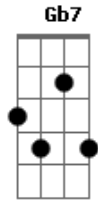

© ukulele-chords.com