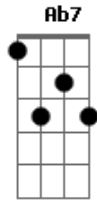

Paul Simon - Baby Driver

Tom: **A**

Note: to play with the record you need to dune down your guitar by one half-step.

Intro: -----

there are more
E7 ish?
below.

During the song
bends like the one

E **E** riff

"**E** bass"

"**A** bass"

Verse 1:

E bass
My daddy was a family bassman,
my mama was an engineer,
and I was born one dark gray morn'
A bass **E** **E** riff
with music comin' in my ears, in my ears.

Chorus:

A bass (played 4 times here)

hit the road and I'm gone
A7 **Ab7** **G7** **Gb7** (

Acordes

© ukulele-chords.com

© ukulele-chords.com

© ukulele-chords.com

© ukulele-chords.com

© ukulele-chords.com