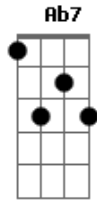

© ukulele-chords.com