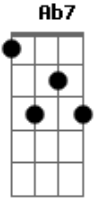

Paul Simon - Baby Driver

Tom: **A**

Note: to play with the record you need to dune down your guitar by one half-step.

Intro: -----

there are more
E7 ish?
below.

E **E** riff

"**E** bass"

"**A** bass"

During the song
bends like the one

Verse 1:

E bass
My daddy was a family bassman,
my mama was an engineer,
and I was born one dark gray morn'
A bass **E** **E** riff
with music comin' in my ears, in my ears.

Chorus:

A bass (played 4 times here)
hit the road and I'm gone
A7 **Ab7** **G7** **Gb7** (

Acordes

© ukulele-chords.com

© ukulele-chords.com

© ukulele-chords.com

© ukulele-chords.com

© ukulele-chords.com