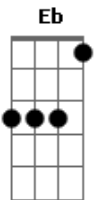

© ukulele-chords.com