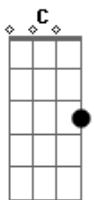

© ukulele-chords.com