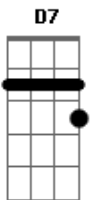

© ukulele-chords.com