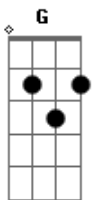

© ukulele-chords.com