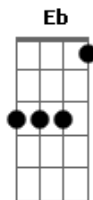

Paul McCartney - Your Loving Flame

Tom: Eb

Solo:

[Intro:] Eb Ab Eb Ab

Eb Ab Eb Ab
How can I, hope to reach your love
Db Cm Bb7 Bb7
Help to discover, what it is your thinking of
Eb Ab Eb Ab
Cause when we kiss, nothing feels the same
Db Cm Bb7 Bb7
I can spend eternity, inside your lovin flame

Eb7 Ab7
What am I to, if I don't have you
Eb7 Ab7

I'll be feeling blue, sitting here without you
Db7 Eb7 Ab7 Ab7
You can be the one to chase my blues away... away

So tell me how, how to reach your love
Help to discover, what it is your thinking of
Cause when we kiss, nothing feels the same
I can spend eternity, inside your lovin flame

Cause when we kiss, nothing feels the same
I can spend eternity, inside your lovin flame
So tell me how, how to reach your love
Help to discover, what it is your thinking of

Eb Ab Eb Ab
How can I, hope to reach your love
Eb Ab Eb
Here forever in your loving flame

Acordes