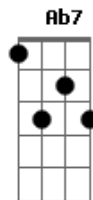

© ukulele-chords.com