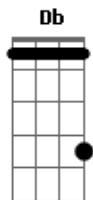

© ukulele-chords.com