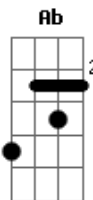

© ukulele-chords.com

© ukulele-chords.com