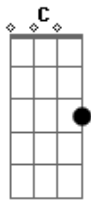

Paul McCartney - Yesterday

Tom: G

Afinação: D G C F A D

(intro)

(primeira parte)

(tocar toda a sequencia 2x)

Yesterday
All my troubles seemed so far away
Now it looks as though they're here to stay
Oh, I believe in yesterday

Suddenly
I'm not half the man I used to be
There's a shadow hanging over me
Oh, yesterday came suddenly

(segunda parte)

Why she had to go I don't know
She wouldn't say
I said something wrong now I long
For yesterday

(terceira parte)

(Basta tocar as partes anteriores nessa ordem)

1ª parte ; 2ª parte ; 1ª parte novamente

Yesterday
Love was such an easy game to play
Now I need a place to hide away
Oh, I believe in yesterday

Why she had to go I don't know
She wouldn't say
I said something wrong now I long
For yesterday

Yesterday
Love was such an easy game to play
Now I need a place to hide away
Oh, I believe in yesterday

(No final da música, vamos tocar uma finalização)

Acordes

© ukulele-chords.com

© ukulele-chords.com

© ukulele-chords.com

© ukulele-chords.com

© ukulele-chords.com