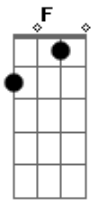

© ukulele-chords.com