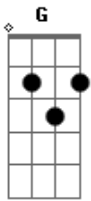

Paul McCartney - Yesterday

Tom: G

Afinação: D G C F A D

(intro)

(primeira parte)

(tocar toda a sequencia 2x)

Yesterday
All my troubles seemed so far away
Now it looks as though they're here to stay
Oh, I believe in yesterday

Suddenly
I'm not half the man I used to be
There's a shadow hanging over me
Oh, yesterday came suddenly

(segunda parte)

Why she had to go I don't know
She wouldn't say
I said something wrong now I long
For yesterday

(terceira parte)

(Basta tocar as partes anteriores nessa ordem)

1ª parte ; 2ª parte ; 1ª parte novamente

Yesterday
Love was such an easy game to play
Now I need a place to hide away
Oh, I believe in yesterday

Why she had to go I don't know
She wouldn't say
I said something wrong now I long
For yesterday

Yesterday
Love was such an easy game to play
Now I need a place to hide away
Oh, I believe in yesterday

(No final da música, vamos tocar uma finalização)

Acordes

© ukulele-chords.com