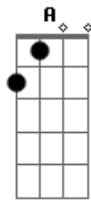

© ukulele-chords.com