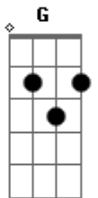

© ukulele-chords.com