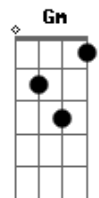

© ukulele-chords.com