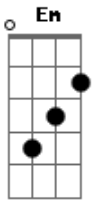

© ukulele-chords.com