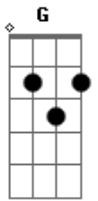

© ukulele-chords.com