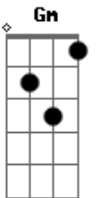

© ukulele-chords.com