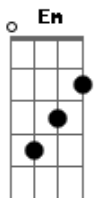

© ukulele-chords.com