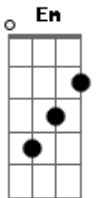

© ukulele-chords.com