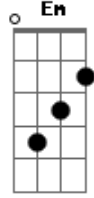

© ukulele-chords.com

© ukulele-chords.com