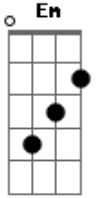

© ukulele-chords.com