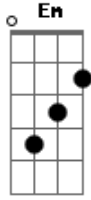

© ukulele-chords.com