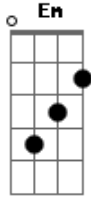

© ukulele-chords.com