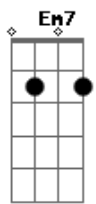

© ukulele-chords.com