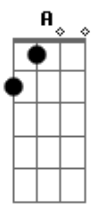

Paul McCartney - Vanilla Sky

Tom: A

[Intro:] Em7 A7 A7 A7 Em7 A7 A7

Em7 A7 A7 A7 Em7 A7 A7
The chef prepares a special menu for your delight, oh my
Em7 A7 A7 A7 Em7 A7 A7
Tonight you fly so high up in the vanilla sky
Em7 A7 A7 A7 Em7 A7 A7
Your life is fine It's sweet and sour Unbearable or great
Em7 A7 A7 A7 Em7 A7 A7
You gotta love every hour, you must appreciate

Bbm7 Bm
This is your time
E A

This is your day
Bbm7 Bm
You've got it all
E Gbm7 F
Don't blow it...away

The chef prepares a special menu for your delight, oh my
Tonight you fly so high up in the vanilla sky
Melted tinbeads cast your fortune in a glass of wine
Snail or fish, balloon or dolphin, see yourself shine

The chef prepares a special menu for your delight, oh my
Tonight you fly so high up in a vanilla sky
In the vanilla, in the vanilla, in a vanilla sky
In the vanilla, in the vanilla, in a vanilla sky
In a vanilla sky

Acordes

© ukulele-chords.com