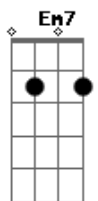

© ukulele-chords.com