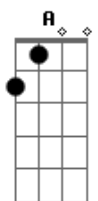

Paul McCartney - Vanilla Sky

Tom: A

[Intro:] Em7 A7 A7 A7 Em7 A7 A7

Em7 A7 A7 A7 Em7 A7 A7
The chef prepares a special menu for your delight, oh my
Em7 A7 A7 A7 Em7 A7 A7
Tonight you fly so high up in the vanilla sky
Em7 A7 A7 A7 Em7 A7 A7
Your life is fine It's sweet and sour Unbearable or great
Em7 A7 A7 A7 Em7 A7 A7
You gotta love every hour, you must appreciate

Bbm7 Bm
This is your time
E A

This is your day
Bbm7 Bm
You've got it all
E Gbm7 F
Don't blow it...away

The chef prepares a special menu for your delight, oh my
Tonight you fly so high up in the vanilla sky
Melted tinbeads cast your fortune in a glass of wine
Snail or fish, balloon or dolphin, see yourself shine

The chef prepares a special menu for your delight, oh my
Tonight you fly so high up in a vanilla sky
In the vanilla, in the vanilla, in a vanilla sky
In the vanilla, in the vanilla, in a vanilla sky
In a vanilla sky

Acordes

© ukulele-chords.com