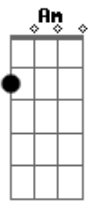

© ukulele-chords.com