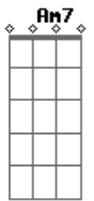

© ukulele-chords.com