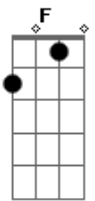

Tom: F

There's A Man
Who Plays The Game Of Life So Well
Uuuuuuhhhh there's Such A Man
His Thoughts You Can Never Tell uuuuuuhhhh
And It's Just The Way He Thought It Would Be
'Cause The Day Has Come For Him To Be Free
Then He Laughs, He Kicks And Rolls Up His Sleeves
I'm Alive And I'm Here Forever
This Is The Man
And It's Just The Way He Thought It Would Be
'Cause The Day Has Come For Him To Be Free
Then He Laughs, He Kicks And Rolls Up His Sleeves
I'm Alive And I'm Here Forever
This Is The Man
There's A Man
Everybody Thought They Knew
Uuuuuuhhhh there's Such A Man
He's Not Like Me And You uuuuuuhhhh
And It's Just The Way He Thought It Would Be
As He Says, Something Has Happened To Me
Then He Laughs, He Kicks And Rolls Up His Sleeves

I'm Alive And I'm Here Forever
This Is The Man
And It's Just The Way He Thought It Would Be
'Cause The Day Has Come For Him To Be Free
Then He Laughs, He Kicks And Rolls Up His Sleeves
I'm Alive And I'm Here Forever
This Is The Man
Did You Know
This Man Can Do Anything?
Uuuuuuhhhh there's Such A Man
I Wish That We Could Bring uuuuuuhhhh
And It's Just The Way He Thought It Would Be
'Cause The Day Has Come For Him To Be Free
Then He Laughs, He Kicks And Rolls Up His Sleeves
I'm Alive And I'm Here Forever
This Is The Man
And It's Just The Way He Thought It Would Be
'Cause The Day Has Come For Him To Be Free
Then He Laughs, He Kicks And Rolls Up His Sleeves
I'm Alive And I'm Here Forever
This Is The Man
This Is The Man
This Is The Man
This Is The Man

Acordes

© ukulele-chords.com