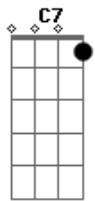

© ukulele-chords.com