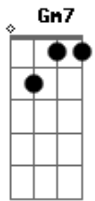

© ukulele-chords.com