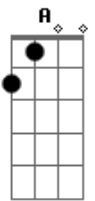

© ukulele-chords.com