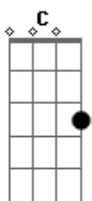

© ukulele-chords.com