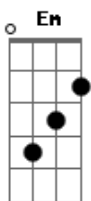

© ukulele-chords.com