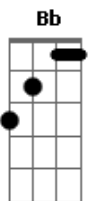

© ukulele-chords.com