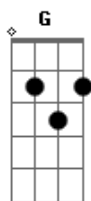

Paul McCartney - The Fool On The Hill

Tom: **D**

[Intro:] **D**

D **G**
Day after day alone on a hill the
D **G**
man with the fool grin is keeping perfectly still, But
Em **A7** **D** **Bm**
nobody wants to know him, they can see that he's just a fool
and
Em **A7**
he never gives an answer

Dm **Bb**
But the fool on the hill sees the sun going down and the

C **Dm** **D**
eyes in his head see the world spinning round

Well on the way head in a cloud, the
man of thousand voices talking perfectly loud, But
nobody ever hears him, or the sound he appears to make and
he never seems to notice

Solo: **D G D G**

nobody seems to like him, they can tell what he wants to do
and
he never shows his feelings

He never listens to them he knows that they're fools
They don't like him

Acordes

© ukulele-chords.com