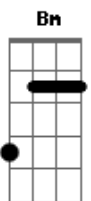

© ukulele-chords.com