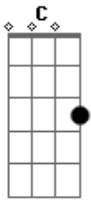

© ukulele-chords.com