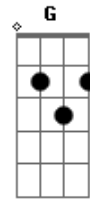

© ukulele-chords.com