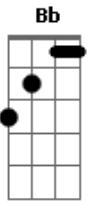

Paul McCartney - The End

Tom: Bb

A D B E
Oh yeah... all right

A (Db D Eb E F Gb D C) A
Are you gonna be in my dreams tonight

(solo 2x) A7 D7

A7 D7
(Love you love you)
(Love you love you)
(Love you love you)
(Love you love you)
(Love you love you)
(Love you love you)

(Love you love you)
(Love you love you)
(Love you love you)
(Love you love you)
(Love you love you)
(Love you love you)... A

A
And in the end

G
The love you take

F F
Is equal to
Dm G C Am Eb F C
The love you make...
D Cm F C

Ah! _____

Acordes

© ukulele-chords.com