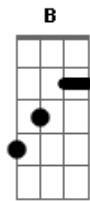

© ukulele-chords.com