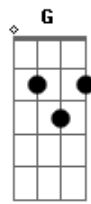

© ukulele-chords.com