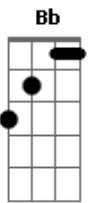

Paul McCartney - The End

Tom: Bb

A D B E
Oh yeah... all right

A (Db D Eb E F Gb D C) A
Are you gonna be in my dreams tonight

(solo 2x) A7 D7

A7 D7
(Love you love you)
(Love you love you)
(Love you love you)
(Love you love you)
(Love you love you)
(Love you love you)

(Love you love you)
(Love you love you)
(Love you love you)
(Love you love you)
(Love you love you)
(Love you love you)... A

A
And in the end

G
The love you take

F F
Is equal to
Dm G C Am7 Eb F C
The love you make...
D Cm7 F C

Ah! _____

Acordes

© ukulele-chords.com