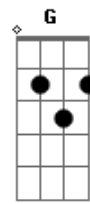

© ukulele-chords.com