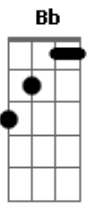

Paul McCartney - The End

Tom: Bb

A D B E
Oh yeah... all right

A (Db D Eb E F Gb D C) A
Are you gonna be in my dreams tonight

(solo 2x) A7 D7

A7 D7
(Love you love you)
(Love you love you)
(Love you love you)
(Love you love you)
(Love you love you)
(Love you love you)

(Love you love you)
(Love you love you)
(Love you love you)
(Love you love you)
(Love you love you)
(Love you love you)... A

A
And in the end

G
The love you take

F F
Is equal to
Dm G C Am7 Eb F C
The love you make...

Ah! _____

Acordes

© ukulele-chords.com