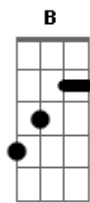

© ukulele-chords.com