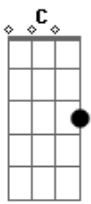

© ukulele-chords.com