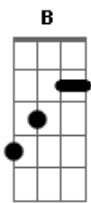

© ukulele-chords.com