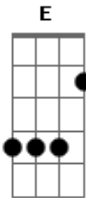

© ukulele-chords.com