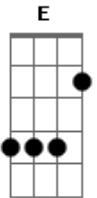

© ukulele-chords.com