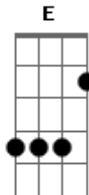

© ukulele-chords.com