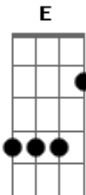

© ukulele-chords.com