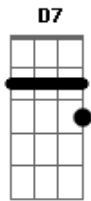

© ukulele-chords.com