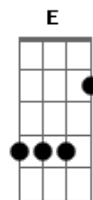

© ukulele-chords.com