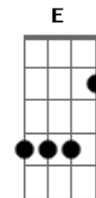

© ukulele-chords.com