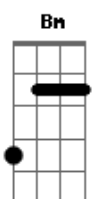

© ukulele-chords.com