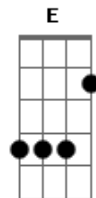

© ukulele-chords.com