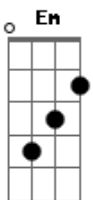

© ukulele-chords.com

© ukulele-chords.com