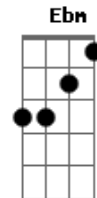

© ukulele-chords.com