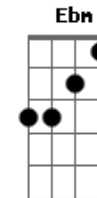

© ukulele-chords.com