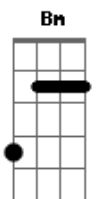

© ukulele-chords.com