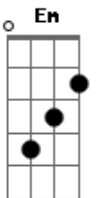

Paul McCartney - Only Mama Knows

Tom: D
Intro: Em
Em Em Em Em (5x)
Em

Em D Em D
Well I was found in the transit lounge of a dirty airport town
Em D Em Gbm
What was I doing on the road to ruin, where my mama laid me
down?
Em D
My mama laid me down

Em D Em D
Round my hand was a plastic band with a picture of my face
Em D Em Gbm
I was crying, left to die in this godforsaken place
Em D A E
This godforsaken place

B Ebm
Only mama knows
Dbm Em B
Why she laid me down in this godforsaken town
Em Bm
She was running too
Dbm
What she ran from who I always wondered
Em7
I never knew

B Ebm
Only mama knows
Dbm Em B
Why she laid me down in this godforsaken town

Em Bm
She was running too
Dbm
What she ran from who I always wondered
Em7
I never knew

Only mama knows
Only mama knows

B Ebm
Only mama knows
Dbm Em B
Why she laid me down in this godforsaken town
Em Bm
She was running too
Dbm
What she ran from who I always wondered
Em7
I never knew

Only mama knows
Only mama knows

(Bm Em Bm Em)
(Bm Em Bm Em)

Em
I've got to hold on
Got to hold on

Gotta hold on

(Em Em Em)
(Em EmEm Em)
(Em Em)

Acordes

© ukulele-chords.com

© ukulele-chords.com