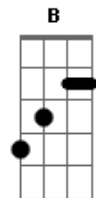

© ukulele-chords.com