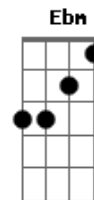

© ukulele-chords.com