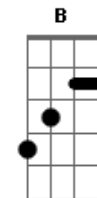

© ukulele-chords.com