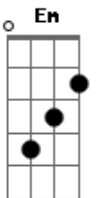

Paul McCartney - Only Mama Knows

Tom: D
Intro: Em
Em Em Em Em (5x)
Em

Em D Em D
Well I was found in the transit lounge of a dirty airport town
Em D Em Gbm
What was I doing on the road to ruin, where my mama laid me
down?
Em D
My mama laid me down

Em D Em D
Round my hand was a plastic band with a picture of my face
Em D Em Gbm
I was crying, left to die in this godforsaken place
Em D A E
This godforsaken place

B Ebm
Only mama knows
Dbm Em B
Why she laid me down in this godforsaken town
Em B
She was running too
Dbm
What she ran from who I always wondered
Em7
I never knew

B Ebm
Only mama knows
Dbm Em B
Why she laid me down in this godforsaken town

Em Bm
She was running too
Dbm
What she ran from who I always wondered
Em7
I never knew

Only mama knows
Only mama knows

B Ebm
Only mama knows
Dbm Em B
Why she laid me down in this godforsaken town
Em Bm
She was running too
Dbm
What she ran from who I always wondered
Em7
I never knew

Only mama knows
Only mama knows

(Bm Em Bm Em)
(Bm Em Bm Em)

Em
I've got to hold on
Got to hold on

Gotta hold on

(Em Em Em)
(Em EmEm Em)
(Em Em)

Acordes

© ukulele-chords.com

© ukulele-chords.com