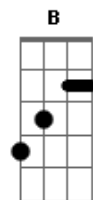

© ukulele-chords.com