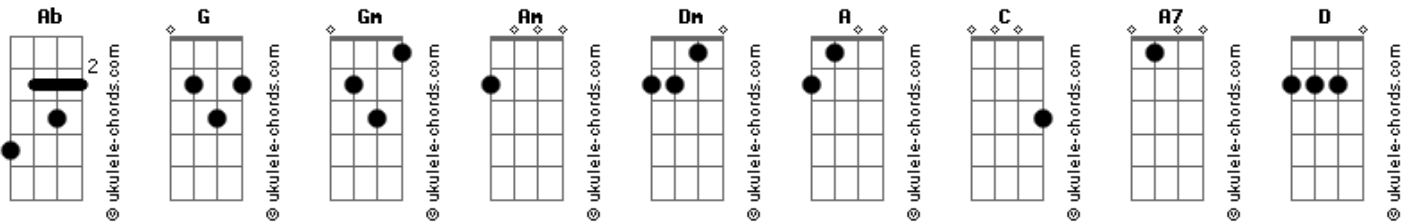

Paul McCartney - On The Way

tom:
 Capotraste na 1ª casa
 Intro: Gm Am Dm

[Primeira Parte]

Well, you know I'll always love you
 But it would have been a lie
 If I said that I could please you
 Every moment that I try
 Wouldn't want to see you crying
 So I hope you don't mind the things I say
 On the way
 Well, we've been traveling for a long time
 And we finally finished here
 Though I said some things to hurt you
 Well, it was only out of fear
 Wouldn't want to see you crying
 So I hope you don't mind the things I say

Acordes

On the way

(A C)

[Solo] Dm A7 Dm G
 Dm Am

[Segunda Parte]

Well, you know I'll always love you
 Everything will be alright
 If I know you don't mind the things I say
 On the way
 (Dm G)
 If I know you don't mind the things I say
 On the way
 [Final]
 Well, you know I'll always love you
 Everything will be okay
 If I know you don't mind the things I say
 On the way
 (Am Dm D)