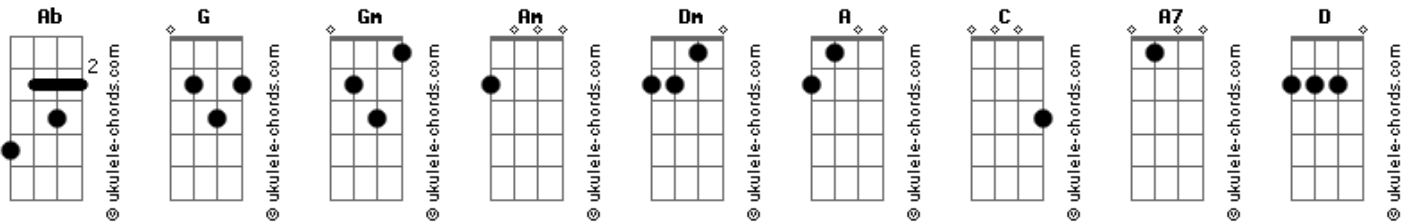

# Paul McCartney - On The Way

tom:  
 Capotraste na 1ª casa  
 Intro: Gm Am Dm

[Primeira Parte]

Well, you know I'll always love you  
 But it would have been a lie  
 If I said that I could please you  
 Every moment that I try  
 Wouldn't want to see you crying  
 So I hope you don't mind the things I say  
 On the way  
 Well, we've been traveling for a long time  
 And we finally finished here  
 Though I said some things to hurt you  
 Well, it was only out of fear  
 Wouldn't want to see you crying  
 So I hope you don't mind the things I say

## Acordes

On the way

( A C )

[Solo] Dm A7 Dm G  
 Dm Am

[Segunda Parte]

Well, you know I'll always love you  
 Everything will be alright  
 If I know you don't mind the things I say  
 On the way  
 ( Dm G )  
 If I know you don't mind the things I say  
 On the way  
 [Final]  
 Well, you know I'll always love you  
 Everything will be okay  
 If I know you don't mind the things I say  
 On the way  
 ( Am Dm D )