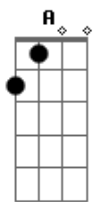

Paul McCartney - Matchbox

Tom: A

Well, I said I'm sittin' here watchin'
matchbox hole in my clothes.

I said I'm sittin' here wathchin'
matchbox hole in my clothes.

I ain't got no matches,
got a long way to go.

Well, let me be your little dog, till your
big dog comes.
Well, let me be your little dog, till your

big dog comes.
And when your big dog gets here, watch how
your puppy dog runs.

Solo: with the chords of the first part.

I'm an ol' poor boy, and I'm a
long way from home.
I'm an ol' poor boy, and I'm a
long way from home.
I ain't got no matches,
got a long way to go.

Well, let me be your little dog,...

I'm an ol' poor boy,...

Well, let me be your little dog,...

Acordes

© ukulele-chords.com