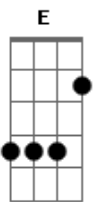

Paul McCartney - Matchbox

Tom: A

Well, I said I'm sittin' here watchin'
 matchbox hole in my clothes.

I said I'm sittin' here wathchin'
 matchbox hole in my clothes.

I ain't got no matches,
 got a long way to go.

Well, let me be your little dog, till your
 big dog comes.
 Well, let me be your little dog, till your

big dog comes.
 And when your big dog gets here, watch how
 your puppy dog runs.

Solo: with the chords of the first part.

Well, let me be your little dog,...

Acordes

© ukulele-chords.com

© ukulele-chords.com

© ukulele-chords.com