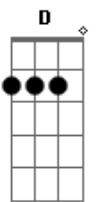

© ukulele-chords.com