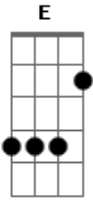

A
© ukulele-chords.com

C
© ukulele-chords.com

B7
© ukulele-chords.com

E
© ukulele-chords.com