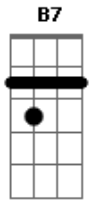

A
© ukulele-chords.com

B7
© ukulele-chords.com