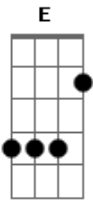

A
© ukulele-chords.com

C
© ukulele-chords.com

B7
© ukulele-chords.com

E
© ukulele-chords.com