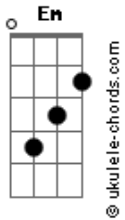

Paul McCartney - Long Tailed Winter Bird

Intro: **Em** **Em** tom:

[Refrão]

Em
Do you, do-do, do you miss me?
Em
Do you, do-do, do you feel me?
Em
Do you, do-do, do you miss me?
Em
Do you, do-do, do you feel me?
Em

Acordes

Do you, do-do, do you miss me?
Em
Do you, do-do, do you feel me?
Em
Do you, do-do, do you trust me?
Em
Do you, do-do, do you?
(**Em**)

[Refrão]

Em
Do you, do-do, do you miss me?
Em
Do you, do-do, do you feel me?
Em
Do you, do-do, do you miss me?
Em
Do you, do-do, do you feel me?
Em
Do you, do-do, do you miss me?
Em
Do you, do-do, do you feel me?
Em
Do you, do-do, do you trust me?
Em
Do you, do-do, do you?
(**Em**)