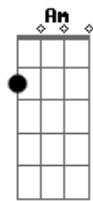

© ukulele-chords.com