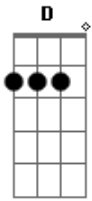

Paul McCartney - Lonely Road

Tom: G

C
 I tried to get over you
C Em
 I tried to find something new
C G
 but all I could ever do
D C Bm Am
 was fill, my time, with thoughts, of you

 I tried to go somewhere old
 to search for my pot of gold

but all I could ever hold
inside, my mind, were thoughts , of you

Em Am
 I hear your music and it's driving me wild
Em Am
 Familiar rhythms in a different style
Em Am C B7
 I hear your music and it's driving me wild again yeahh

dont want to let you take me down
 dont want to get hurt 2nd time around
 dont want to walk that lonely road again yeahh

Acordes

© ukulele-chords.com

© ukulele-chords.com

© ukulele-chords.com

© ukulele-chords.com