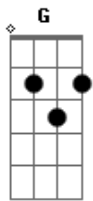

Paul McCartney - Lonely Road

Tom: G

C
I tried to get over you
C Em
I tried to find something new
C G
but all I could ever do
D C Bm Am
was fill, my time, with thoughts, of you

I tried to go somewhere old
to search for my pot of gold

but all I could ever hold
inside, my mind, were thoughts , of you

Em Am
I hear your music and it's driving me wild
Em Am
Familiar rhythms in a different style
Em Am C B7
I hear your music and it's driving me wild again yeahh

dont want to let you take me down
dont want to get hurt 2nd time around
dont want to walk that lonely road again yeahh

Acordes

© ukulele-chords.com