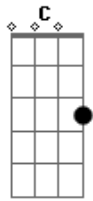

Paul McCartney - Lonely Road

Tom: G

C
 I tried to get over you
C Em
 I tried to find something new
C G
 but all I could ever do
D C Bm Am
 was fill, my time, with thoughts, of you

 I tried to go somewhere old
 to search for my pot of gold

but all I could ever hold
inside, my mind, were thoughts , of you

Em Am
 I hear your music and it's driving me wild
Em Am
 Familiar rhythms in a different style
Em Am C B7
 I hear your music and it's driving me wild again yeahh

dont want to let you take me down
 dont want to get hurt 2nd time around
 dont want to walk that lonely road again yeahh

Acordes

© ukulele-chords.com

© ukulele-chords.com

© ukulele-chords.com

© ukulele-chords.com