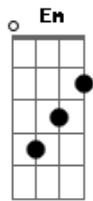

© ukulele-chords.com