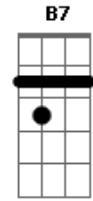

© ukulele-chords.com