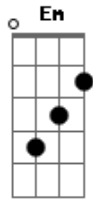

Paul McCartney - Lonely Road

Tom: G

C
 I tried to get over you
C Em
 I tried to find something new
C G
 but all I could ever do
D C Bm Am
 was fill, my time, with thoughts, of you

 I tried to go somewhere old
 to search for my pot of gold

but all I could ever hold
inside, my mind, were thoughts , of you

Em Am
 I hear your music and it's driving me wild
Em Am
 Familiar rhythms in a different style
Em Am C B7
 I hear your music and it's driving me wild again yeahh

dont want to let you take me down
 dont want to get hurt 2nd time around
 dont want to walk that lonely road again yeahh

Acordes

© ukulele-chords.com

© ukulele-chords.com

© ukulele-chords.com

© ukulele-chords.com