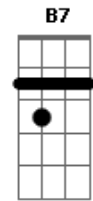

© ukulele-chords.com