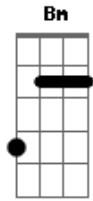

Paul McCartney - Lonely Road

Tom: G

C
 I tried to get over you
C Em
 I tried to find something new
C G
 but all I could ever do
D C Bm Am
 was fill, my time, with thoughts, of you

 I tried to go somewhere old
 to search for my pot of gold

but all I could ever hold
inside, my mind, were thoughts , of you

Em Am
 I hear your music and it's driving me wild
Em Am
 Familiar rhythms in a different style
Em Am C B7
 I hear your music and it's driving me wild again yeahh

dont want to let you take me down
 dont want to get hurt 2nd time around
 dont want to walk that lonely road again yeahh

Acordes

© ukulele-chords.com

© ukulele-chords.com

© ukulele-chords.com

© ukulele-chords.com