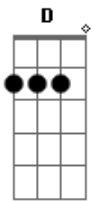

© ukulele-chords.com