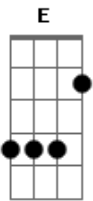

Paul McCartney - Lodon Town

Tom: D
Intro: D G Gb B A E
D G Gb B Em Gbm7 E

E
Walking down the sidewalk one purple afternoon,
Gbm7
I was accosted by a barker
A E
Playing a simple tune upon his flute.
D A E
Toottoottootoot.
B7
Silver rain was falling down
A E A E
Upon the dirty ground of London town.

A Bm7
Out of work again, the actor entertains his wife
A7M# Gbm7
With the same old stories of his ordinary life.
Bm7 E E
Maybe he exaggerates the trouble and the strife.
A
Well, I don't know.

Gbm7 Edim E A
Oh, where are there places to go?
Gbm7 Edim E A
Someone, somewhere has to know.

E
Crawling down the pavement on a Sunday afternoon,
Gbm7
I was arrested by a rozzer
A E
Wearing a pink balloon about his foot.
D A E
Toot toot toot toot.

B7
Silver rain was falling down
A E A E
Upon the dirty ground of London town.

Fm7 Edim E A
Someone, somewhere has to know.

A
Silver rain was falling down
G D A
Upon the dirty ground of London town.

Acordes

© ukulele-chords.com

© ukulele-chords.com

© ukulele-chords.com

© ukulele-chords.com