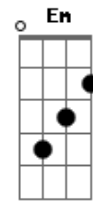

© ukulele-chords.com