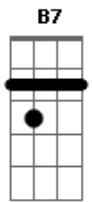

ukulele-chords.com