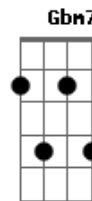

© ukulele-chords.com