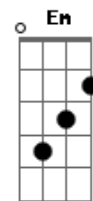

© ukulele-chords.com