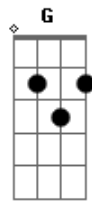

Paul McCartney - Lodon Town

Tom: D
Intro: D G Gb B A E
D G Gb B Em Gbm7 E

E
Walking down the sidewalk one purple afternoon,
Gbm7
I was accosted by a barker
A E
Playing a simple tune upon his flute.
D A E
Toottoottootoot.
B7
Silver rain was falling down
A E A E
Upon the dirty ground of London town.

E
Crawling down the pavement on a Sunday afternoon,
Gbm7
I was arrested by a rozzer
A E
Wearing a pink balloon about his foot.
D A E
Toot toot toot toot.

B7
Silver rain was falling down
A E A E
Upon the dirty ground of London town.

Fm7 Edim E A
Someone, somewhere has to know.

A
Silver rain was falling down
G D A
Upon the dirty ground of London town.

Acordes

© ukulele-chords.com

© ukulele-chords.com

© ukulele-chords.com

© ukulele-chords.com