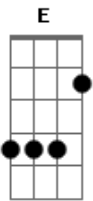

Paul McCartney - Lodon Town

Tom: D
Intro: D G Gb B A E
D G Gb B Em Gbm7 E

E
Walking down the sidewalk one purple afternoon,
Gbm7
I was accosted by a barker
A E
Playing a simple tune upon his flute.
D A E
Toottoottootoot.
B7
Silver rain was falling down
A E A E
Upon the dirty ground of London town.

A Bm7
Out of work again, the actor entertains his wife
A7M# Gbm7
With the same old stories of his ordinary life.
Bm7 E E
Maybe he exaggerates the trouble and the strife.
A
Well, I don't know.

Gbm7 Edim E A
Oh, where are there places to go?
Gbm7 Edim E A
Someone, somewhere has to know.

E
Crawling down the pavement on a Sunday afternoon,
Gbm7
I was arrested by a rozzer
A E
Wearing a pink balloon about his foot.
D A E
Toot toot toot toot.

B7
Silver rain was falling down
A E A E
Upon the dirty ground of London town.

Fm7 Edim E A
Someone, somewhere has to know.

A
Silver rain was falling down
G D A
Upon the dirty ground of London town.

Acordes

ukulele-chords.com

ukulele-chords.com

ukulele-chords.com

ukulele-chords.com

ukulele-chords.com