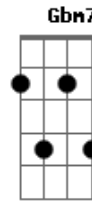

© ukulele-chords.com