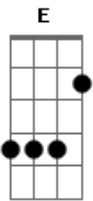

Paul McCartney - Lodon Town

Tom: D
Intro: D G Gb B A E
D G Gb B Em Gbm7 E

E
Walking down the sidewalk one purple afternoon,
Gbm7
I was accosted by a barker
A E
Playing a simple tune upon his flute.
D A E
Toottoottootoot.
B7
Silver rain was falling down
A E A E
Upon the dirty ground of London town.

A Bm7
People pass me by on my imaginary street,
A7M# Gbm7
Ordinary people it's impossible to meet,
Bm7 E E
Holding conversations that are always incomplete.
A
Well I don't know.

Gbm7 Edim E A
Oh, where are there places to go?
Gbm7 Edim E A
Someone, somewhere has to know.
D G E
I don't know.

A Bm7
Out of work again, the actor entertains his wife
A7M# Gbm7
With the same old stories of his ordinary life.
Bm7 E E
Maybe he exaggerates the trouble and the strife.
A
Well, I don't know.

Gbm7 Edim E A
Oh, where are there places to go?
Gbm7 Edim E A
Someone, somewhere has to know.

E
Crawling down the pavement on a Sunday afternoon,
Gbm7
I was arrested by a rozzer
A E
Wearing a pink balloon about his foot.
D A E
Toot toot toot toot.
B7
Silver rain was falling down
A E A E
Upon the dirty ground of London town.

Fm7 Edim E A
Someone, somewhere has to know.
A
Silver rain was falling down
G D A
Upon the dirty ground of London town.

Acordes

© ukulele-chords.com