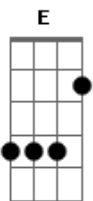

Paul McCartney - Lodon Town

Tom: D
Intro: D G Gb B A E
D G Gb B Em Gbm7 E

E
Walking down the sidewalk one purple afternoon,
Gbm7

I was accosted by a barker

A E
Playing a simple tune upon his flute.

D A E
Toottoottootoot.

B7
Silver rain was falling down

A E A E
Upon the dirty ground of London town.

A Bm7
People pass me by on my imaginary street,

A7M# Gbm7
Ordinary people it's impossible to meet,

Bm7 E E
Holding conversations that are always incomplete.

A
Well I don't know.

Gbm7 Edim E A
Oh, where are there places to go?

Gbm7 Edim E A
Someone, somewhere has to know.

D G E
I don't know.

A Bm7
Out of work again, the actor entertains his wife
A7M# Gbm7
With the same old stories of his ordinary life.
Bm7 E E
Maybe he exaggerates the trouble and the strife.

A
Well, I don't know.

Gbm7 Edim E A
Oh, where are there places to go?

Gbm7 Edim E A
Someone, somewhere has to know.

E
Crawling down the pavement on a Sunday afternoon,
Gbm7

I was arrested by a rozzer

A E
Wearing a pink balloon about his foot.

D A E
Toot toot toot toot.

B7
Silver rain was falling down

A E A E
Upon the dirty ground of London town.

Fm7 Edim E A
Someone, somewhere has to know.

A
Silver rain was falling down
G D A
Upon the dirty ground of London town.

Acordes

© ukulele-chords.com