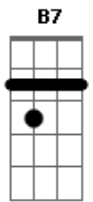

© ukulele-chords.com