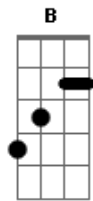

Paul McCartney - Lodon Town

Tom: D
Intro: D G Gb B A E
D G Gb B Em Gbm7 E

E
Walking down the sidewalk one purple afternoon,
Gbm7
I was accosted by a barker
A E
Playing a simple tune upon his flute.
D A E
Toottoottootoot.
B7
Silver rain was falling down
A E A E
Upon the dirty ground of London town.

E
Crawling down the pavement on a Sunday afternoon,
Gbm7
I was arrested by a rozzer
A E
Wearing a pink balloon about his foot.
D A E
Toot toot toot toot.

B7
Silver rain was falling down
A E A E
Upon the dirty ground of London town.

Fm7 Edim E A
Someone, somewhere has to know.

A
Silver rain was falling down
G D A
Upon the dirty ground of London town.

Acordes

ukulele-chords.com

ukulele-chords.com

ukulele-chords.com

ukulele-chords.com

ukulele-chords.com