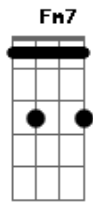

© ukulele-chords.com