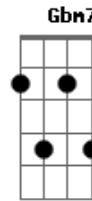

ukulele-chords.com