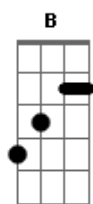

© ukulele-chords.com