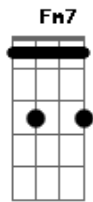

ukulele-chords.com