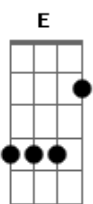

Paul McCartney - Lodon Town

Tom: D
Intro: D G Gb B A E
D G Gb B Em Gbm7 E

E
Walking down the sidewalk one purple afternoon,
Gbm7

I was accosted by a barker

A E
Playing a simple tune upon his flute.

D A E
Toottoottootoot.

B7
Silver rain was falling down

A E A E
Upon the dirty ground of London town.

A Bm7
People pass me by on my imaginary street,

A7M# Gbm7
Ordinary people it's impossible to meet,

Bm7 E E
Holding conversations that are always incomplete.

A
Well I don't know.

Gbm7 Edim E A
Oh, where are there places to go?

Gbm7 Edim E A
Someone, somewhere has to know.

D G E
I don't know.

A Bm7
Out of work again, the actor entertains his wife
A7M# Gbm7
With the same old stories of his ordinary life.
Bm7 E E
Maybe he exaggerates the trouble and the strife.

A
Well, I don't know.

Gbm7 Edim E A
Oh, where are there places to go?

Gbm7 Edim E A
Someone, somewhere has to know.

E
Crawling down the pavement on a Sunday afternoon,
Gbm7

I was arrested by a rozzar

A E
Wearing a pink balloon about his foot.

D A E
Toot toot toot toot.

B7
Silver rain was falling down

A E A E
Upon the dirty ground of London town.

Fm7 Edim E A
Someone, somewhere has to know.

A
Silver rain was falling down
G D A
Upon the dirty ground of London town.

Acordes

© ukulele-chords.com