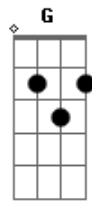

Paul McCartney - Lodon Town

Tom: D
Intro: D G Gb B A E
D G Gb B Em Gbm7 E

E
Walking down the sidewalk one purple afternoon,
Gbm7
I was accosted by a barker
A E
Playing a simple tune upon his flute.
D A E
Toottoottootoot.
B7
Silver rain was falling down
A E A E
Upon the dirty ground of London town.

E
Crawling down the pavement on a Sunday afternoon,
Gbm7
I was arrested by a rozzer
A E
Wearing a pink balloon about his foot.
D A E
Toot toot toot toot.

B7
Silver rain was falling down
A E A E
Upon the dirty ground of London town.

Fm7 Edim E A
Someone, somewhere has to know.

A
Silver rain was falling down
G D A
Upon the dirty ground of London town.

Acordes

ukulele-chords.com

ukulele-chords.com

ukulele-chords.com

ukulele-chords.com

ukulele-chords.com