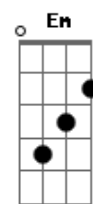

© ukulele-chords.com