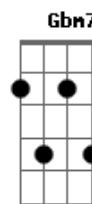

© ukulele-chords.com