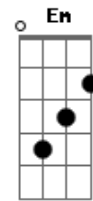

ukulele-chords.com