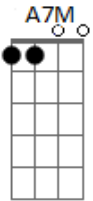

E
Crawling down the pavement on a Sunday afternoon,
Gbm7
I was arrested by a rozzer
A E
Wearing a pink balloon about his foot.
D A E
Toot toot toot toot.

B7
Silver rain was falling down
A E A E
Upon the dirty ground of London town.

Fm7 Edim E A
Someone, somewhere has to know.

A
Silver rain was falling down
G D A
Upon the dirty ground of London town.

Acordes

© ukulele-chords.com

© ukulele-chords.com

© ukulele-chords.com

© ukulele-chords.com