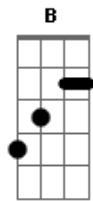

© ukulele-chords.com