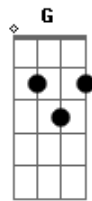

© ukulele-chords.com