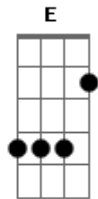

© ukulele-chords.com