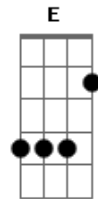

© ukulele-chords.com