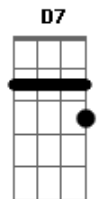

© ukulele-chords.com