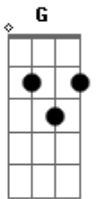

© ukulele-chords.com