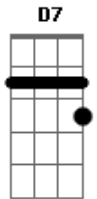

© ukulele-chords.com