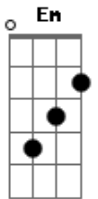

© ukulele-chords.com