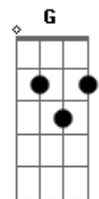

© ukulele-chords.com