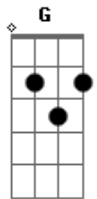

© ukulele-chords.com