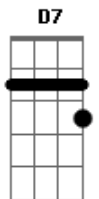

© ukulele-chords.com