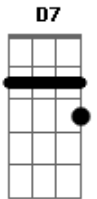

© ukulele-chords.com