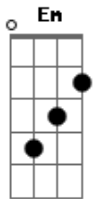

© ukulele-chords.com