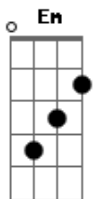

Paul McCartney - Little Willow

Tom: D
 Intro: D Em D Em
 E:-----2-----3-----2-----3--
 B:-----3-----5-----3-----5---
 G:--2-----4-----2-----4-----
 D:--0-----0-----0-----0-----
 A:-----
 E:-----

D Em
 Bend, little willow
 D Em
 Wind's gonna blow you
 D Em D Em
 Hard and cold tonight

D Em
 Life, as it happens
 D Em
 Nobody warns you
 D Em D D7
 Willow, hold on tight

G A
 Nothing's gonna shake your love
 D D7
 Take your love away
 G A

No one's out to break your heart
 It only seems that way, hey

Sleep, little willow
 Peace gonna follow
 Time will heal your wounds

Grow to the heavens
 Now and forever
 Always came too soon

TWO INSTRUMENTAL VERSES

Nothing's gonna shake your love
 Take your love away
 No one's out to break your heart
 It only seems that way, hey

Bend, little willow
 Wind's gonna blow you
 Hard and cold tonight

Life, as it happens
 Nobody warns you
 Willow, hold on tight

INSTRUMENTAL VERSE (END ON D)

Acordes

© ukulele-chords.com

© ukulele-chords.com