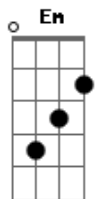

Paul McCartney - Little Willow

Tom: D
 Intro: D Em D Em
 E:-----2-----3-----2-----3--
 B:-----3-----5-----3-----5---
 G:--2-----4-----2-----4-----
 D:--0-----0-----0-----0-----
 A:-----
 E:-----

D Em
 Bend, little willow
 D Em
 Wind's gonna blow you
 D Em D Em
 Hard and cold tonight

D Em
 Life, as it happens
 D Em
 Nobody warns you
 D Em D D7
 Willow, hold on tight

G A
 Nothing's gonna shake your love
 D D7
 Take your love away
 G A

No one's out to break your heart
 It only seems that way, hey

Sleep, little willow
 Peace gonna follow
 Time will heal your wounds

Grow to the heavens
 Now and forever
 Always came too soon

TWO INSTRUMENTAL VERSES

Nothing's gonna shake your love
 Take your love away
 No one's out to break your heart
 It only seems that way, hey

Bend, little willow
 Wind's gonna blow you
 Hard and cold tonight

Life, as it happens
 Nobody warns you
 Willow, hold on tight

INSTRUMENTAL VERSE (END ON D)

Acordes

© ukulele-chords.com

© ukulele-chords.com