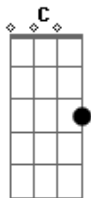

© ukulele-chords.com