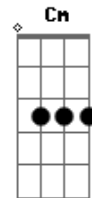

© ukulele-chords.com