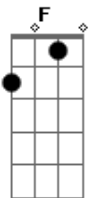

© ukulele-chords.com

© ukulele-chords.com