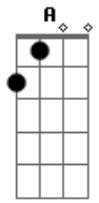

Paul McCartney - Let Me Roll It

Tom: **A**
Intro:

Solo:

Intro: **A Gbm A Gbm**
E A
E A E A E

E **Gb7**
You gave me something, I understand
E **Gb7**
You gave me loving in the palm of my hand

A Gbm A

I can't tell you how I feel
Gbm **E**
my heart is, like a wheel

E **A**
Let me roll it
E **A**
let me roll it to you
E **A**
let me roll it
E **A** **E**
let me roll it to you

I want to tell you, and now's the time
I want to tell you that you're going to be mine

Acordes

© ukulele-chords.com