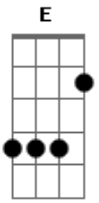

© ukulele-chords.com