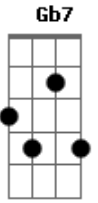

© ukulele-chords.com