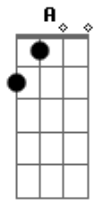

Paul McCartney - Let Me Roll It

Tom: **A**
Intro:

Solo:

Intro: **A Gbm A Gbm**
E A
E A E A E

E **Gb7**
You gave me something, I understand
E **Gb7**
You gave me loving in the palm of my hand

A Gbm A

I can't tell you how I feel
Gbm **E**
my heart is, like a wheel

E **A**
Let me roll it
E **A**
let me roll it to you
E **A**
let me roll it
E **A** **E**
let me roll it to you

I want to tell you, and now's the time
I want to tell you that you're going to be mine

Acordes