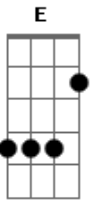

© ukulele-chords.com