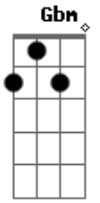

Paul McCartney - Let Me Roll It

Tom: A
Intro:

Solo:

Intro: A Gbm A Gbm
E A
E A E A E

E Gb7
You gave me something, I understand
E Gb7
You gave me loving in the palm of my hand

A Gbm A

I can't tell you how I feel
Gb7 E
my heart is, like a wheel

E A
Let me roll it
E A
let me roll it to you
E A
let me roll it
E A E
let me roll it to you

I want to tell you, and now's the time
I want to tell you that you're going to be mine

Acordes

© ukulele-chords.com