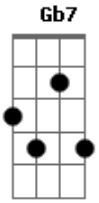

© ukulele-chords.com