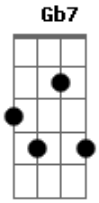

© ukulele-chords.com