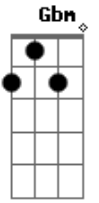

Paul McCartney - Let Me Roll It

Tom: A
Intro:

Solo:

Intro: A Gbm A Gbm
E A
E A E A E

E Gb7
You gave me something, I understand
E Gb7
You gave me loving in the palm of my hand

A Gbm A

I can't tell you how I feel
Gb7 E
my heart is, like a wheel

E A
Let me roll it
E A
let me roll it to you
E A
let me roll it
E A E
let me roll it to you

I want to tell you, and now's the time
I want to tell you that you're going to be mine

Acordes

© ukulele-chords.com