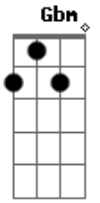

© ukulele-chords.com