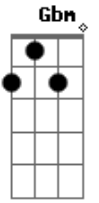

Paul McCartney - Let Me Roll It

Tom: A
Intro:

Solo:

Intro: A Gbm A Gbm
E A
E A E A E

E Gb7
You gave me something, I understand
E Gb7
You gave me loving in the palm of my hand

A Gbm A

I can't tell you how I feel
Gbm E
my heart is, like a wheel

E A
Let me roll it
E A
let me roll it to you
E A
let me roll it
E A E
let me roll it to you

I want to tell you, and now's the time
I want to tell you that you're going to be mine

Acordes

© ukulele-chords.com