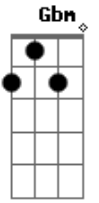

# Paul McCartney - Let Me Roll It

Tom: A  
Intro:

Solo:

Intro: A Gbm A Gbm  
E A  
E A E A E

E Gb7  
You gave me something, I understand  
E Gb7  
You gave me loving in the palm of my hand

A Gbm A

I can't tell you how I feel  
Gb7 E  
my heart is, like a wheel

E A  
Let me roll it  
E A  
let me roll it to you  
E A  
let me roll it  
E A E  
let me roll it to you

I want to tell you, and now's the time  
I want to tell you that you're going to be mine