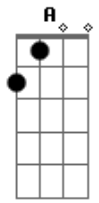

# Paul McCartney - Let Me Roll It

Tom: A  
Intro:

Solo:

Intro: A Gbm A Gbm  
E A  
E A E A E

E Gb7  
You gave me something, I understand  
E Gb7  
You gave me loving in the palm of my hand

A Gbm A

I can't tell you how I feel  
Gb7 E  
my heart is, like a wheel

E A  
Let me roll it  
E A  
let me roll it to you  
E A  
let me roll it  
E A E  
let me roll it to you

I want to tell you, and now's the time  
I want to tell you that you're going to be mine