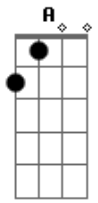

Paul McCartney - Let Me Roll It

Tom: A
Intro:

Solo:

Intro: A Gbm A Gbm
E A
E A E A E

E Gb7
You gave me something, I understand
E Gb7
You gave me loving in the palm of my hand

A Gbm A

I can't tell you how I feel
Gb7 E
my heart is, like a wheel

E A
Let me roll it
E A
let me roll it to you
E A
let me roll it
E A E
let me roll it to you

I want to tell you, and now's the time
I want to tell you that you're going to be mine

Acordes

© ukulele-chords.com