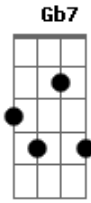

© ukulele-chords.com