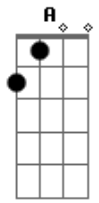

Paul McCartney - Let Me Roll It

Tom: A
Intro:

Solo:

Intro: A Gbm A Gbm
E A
E A E A E

E Gb7
You gave me something, I understand
E Gb7
You gave me loving in the palm of my hand

A Gbm A

I can't tell you how I feel
Gbm E
my heart is, like a wheel

E A
Let me roll it
E A
let me roll it to you
E A
let me roll it
E A E
let me roll it to you

I want to tell you, and now's the time
I want to tell you that you're going to be mine

Acordes

© ukulele-chords.com