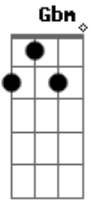

Paul McCartney - Let Me Roll It

Tom: A
Intro:

Solo:

Intro: A Gbm A Gbm
E A
E A E A E

E Gb7
You gave me something, I understand
E Gb7
You gave me loving in the palm of my hand

A Gbm A

I can't tell you how I feel
Gb7 E
my heart is, like a wheel

E A
Let me roll it
E A
let me roll it to you
E A
let me roll it
E A E
let me roll it to you

I want to tell you, and now's the time
I want to tell you that you're going to be mine

Acordes

© ukulele-chords.com