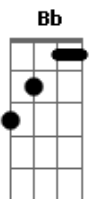

© ukulele-chords.com