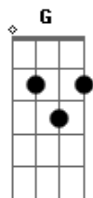

Paul McCartney - Jenny Wren

Tom: C

Afinação: D G C F A D

Intro: C C Am Am
F G Am

C C Am Am F
Like so many girls, Jenny Wren could sing
G Am G Cm
But a broken heart took her song away

C C Am Am F
Like the other girls, Jenny Wren took wing
G Am G Cm
She could see the world and its foolish ways

Cm Cm Fm Fm G7 Cm
How we spend our days casting love aside
C Fm Fm G7 Cm
Losing sight of life, day by day

C C Am Am F
She saw poverty breaking up her home

G Am G Cm
Wounded warriors took her song away

(Cm Bb F) (3x)

C Fm Fm G7 Cm
You saw who we are, Jenny Wren

(Cm Bb F) C

Acordes

© ukulele-chords.com

© ukulele-chords.com

© ukulele-chords.com

© ukulele-chords.com

© ukulele-chords.com